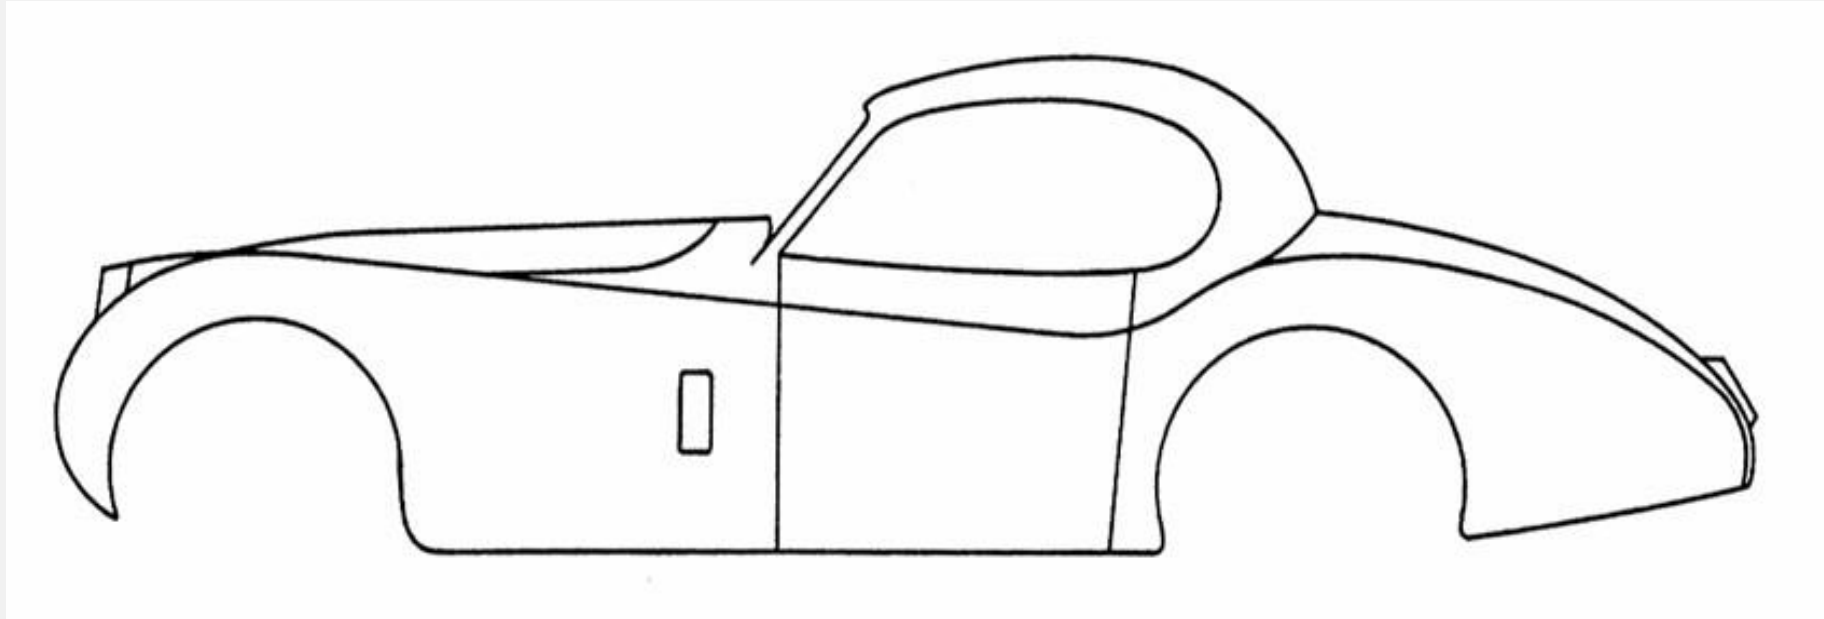

A1 XKS

XK150 BODY PANELS
PRICE LIST

A1 XKS

Martin Wentworth

Martin.wentworth@yahoo.co.uk

Tel: 07815 095440

Jaguar XK150 Front Outer Panels

Panel No.	Description	Price
XK5-1	Front Wing (No Pods)	£3800.00
XK5-2	Windscreen Surround	Unavailable
XK5-3	Scuttle Panel Below Windscreen	£540.00
XK5-4	Half Front Wing (No Pods)	£2500.00
XK5-5	Headlamp Pod	£600.00
XK5a	Headlamp Rim	£30.00
XK5-6	Side Light Housing	£96.00
XK5-7	Patch Under Side Light	£72.00
XK5-8	Wheel Arch Repair	£168.00
XK5-9	Front Quarter Wing	£750.00
XK5-10	Side of Front Wring	£325.00
XK5-11	Fairing Panel inc. Backing Panel	£300.00
XK5-12	Front Number Plate Carrier	Unavailable
XK5-13	Bumper Valance	£60.00
XK5-14	Hinge Panel	£96.00
XK5-15	Vent Box (Late Model)	£108.00
XK5-16	Vent Box Mechanism (Late Model)	£96.00
XK5-17	Vent Box Door (Late Model)	£36.00
XK5-17a	Vent Box (Early Model)	£60.00
XK5-17b	Vent Box Mechanism (Early Model)	£84.00
XK5-17c	Vent Box Door (Early Model)	£36.00

When placing an order, please state the model:
 OTS, DHC, FHC, Left-hand or Right-hand drive, Early or Late

Jaguar XK150 Front Inner Panels

Panel No.	Description	Price
XK5-18	Front of Front Inner Wing	£96.00
XK5-19	Front Closing Panel (Bolt On)	£60.00
XK5-19a	Inner Wing Bracket	£18.00
XK5-20	Front Top Inner Wing	£132.00
XK5-21	Front Top Inner Wing ("S" Model)	£72.00
XK5-21a	Wing Support Bracket	£144.00
XK5-21b	Wing Bracket	£48.00
XK5-21c	Bonnet Bridge	£324.00
XK5-22	Battery Box (Right Hand)	£240.00
XK5-23	Battery Box (Left Hand)	£264.00
XK5-24	Battery Box Right Hand (Export model)	£300.00
XK5-25	Battery Box Right Hand ("S" Model)	£240.00
XK5-26	Battery Box Door	£60.00
XK5-27	Closing Panel Above Battery Box (Right Hand)	£54.00
XK5-28	Closing Panel Above Battery Box (Left Hand)	£54.00
XK5-29	Closing Panel Above Battery Box (Left Hand) with Reservac Shield	£78.00
XK5-30	Front Splash Panel	£72.00