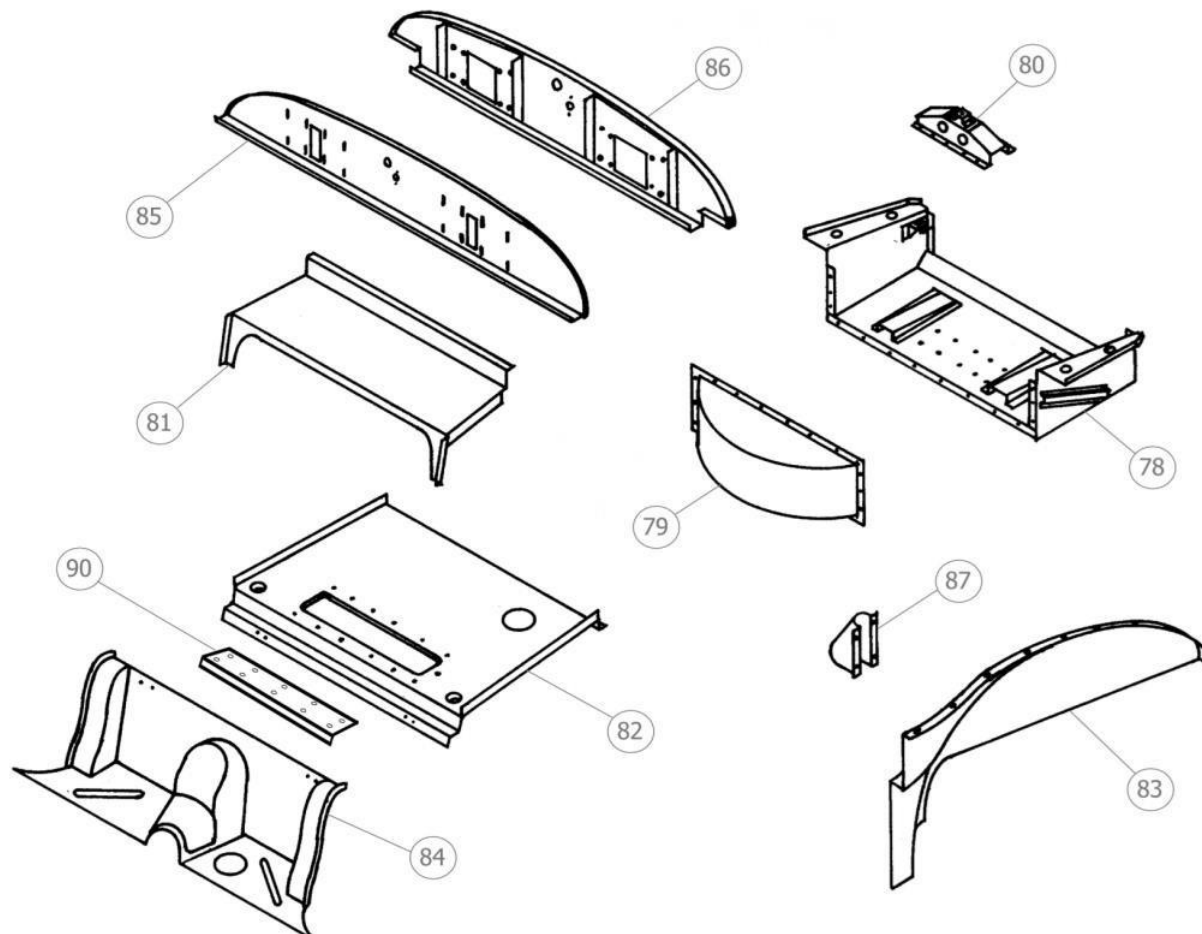

Jaguar XK150 Rear Inner Panels

Panel No.	Description	Price
XK5-78	Spare Wheel Tray	£240.00
XK5-79	Curved Extension	£168.00
XK5-80	Spare Wheel Mounting Bracket	£60.00
XK5-81	Parcel Shelf	
a	Roadster	£120.00
b	Drophead/Fixedhead	£120.00
XK5-82	Boot Floor	£288.00
XK5-83	Rear Inner Wing	£840.00
XK5-84	Occasional Seat Area	£600.00
XK5-85	Boot Lid Hinge Panel (Early Model)	£108.00
XK5-86	Boot Lid Hinge Panel (Spring Loaded Hinges)	£156.00
XK5-87	Fuel Filler Pipe Cover	£60.00
XK5-90	Inspection Cover	£24.00

When placing an order, please state the model:
OTS, DHC, FHC, Left-hand or Right-hand drive, Early or Late