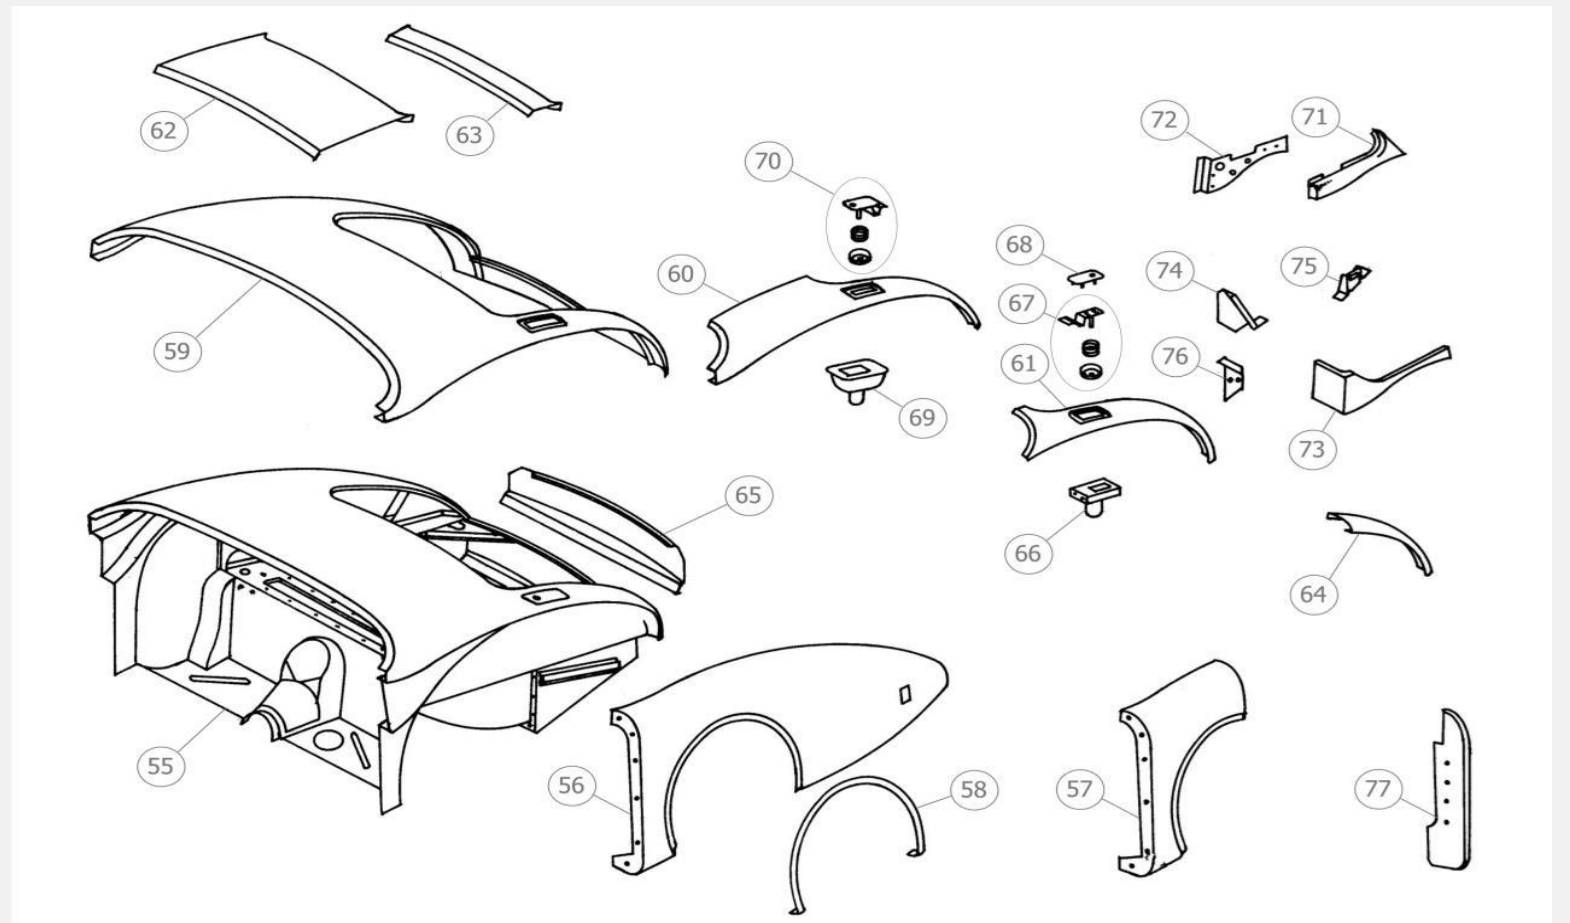

Jaguar XK150 Rear Outer Panels

Panel No.	Description	Price
XK5-55	Rear End Assembly	
a	Early Model	£8400.00
b	Late Model	£9360.00
XK5-56	Rear Wing	£2000.00
XK5-57	Front of Rear Wing Repair Section	£480.00
XK5-58	Copper Wheel Arch Moulding	£36.00
XK5-59	Tonneau Surround	
a	Roadster	£3240.00
b	Drophead/Fixedhead	£2400.00
XK5-60	Tonneau Panel (Roadster)	
a	Lefthand	£624.00
b	Righthand	£600.00
XK5-61	Tonnaeu Panel (Drophead/Fixedhead)	
a	Lefthand	£456.00
b	Righthand	£432.00
XK5-62	Upper Tonnaeu Panel (Roadster)	£540.00
XK5-63	Upper Tonnaeu Panel (Drophead/Fixedhead)	£480.00
XK5-64	Tonneau Repair Panel (Bottom 18")	£132.00
XK5-65	Lower Tonneau Panel	£180.00
XK5-66	Fuel Filler Box (Early Model)	£84.00

XK5-67	Fuel Filler Box Mechanism (Early Model)	£72.00	XK5-73	Hood Mounting Panel (Drophead)	£108.00
XK5-68	Fuel Filler Box Lid (Early Model)	£54.00	XK5-74	Hood Mounting Bracket *Drophead)	£36.00
XK5-69	Fuel Filler Box (Late Model)	£300.00	XK5-75	Hood Mouting Bracket (Roadster)	£54.00
XK5-70	Fuel Filler Box Lid & Mechanism (Late Model)	£120.00	XK5-76	Hood Mounting Bracket Support (Drophead)	£12.00
XK5-71	Quarter Light Panel (Fixedhead)	£132.00	XK5-77	Rear Splash Panel	£48.00
XK5-72	Quarter Light Inner Panel (Fixedhead)	£54.00	XK5-91	Boot Lid Complete	£3120.00
			XK5-92	Boot Lid Skin	£2160.00