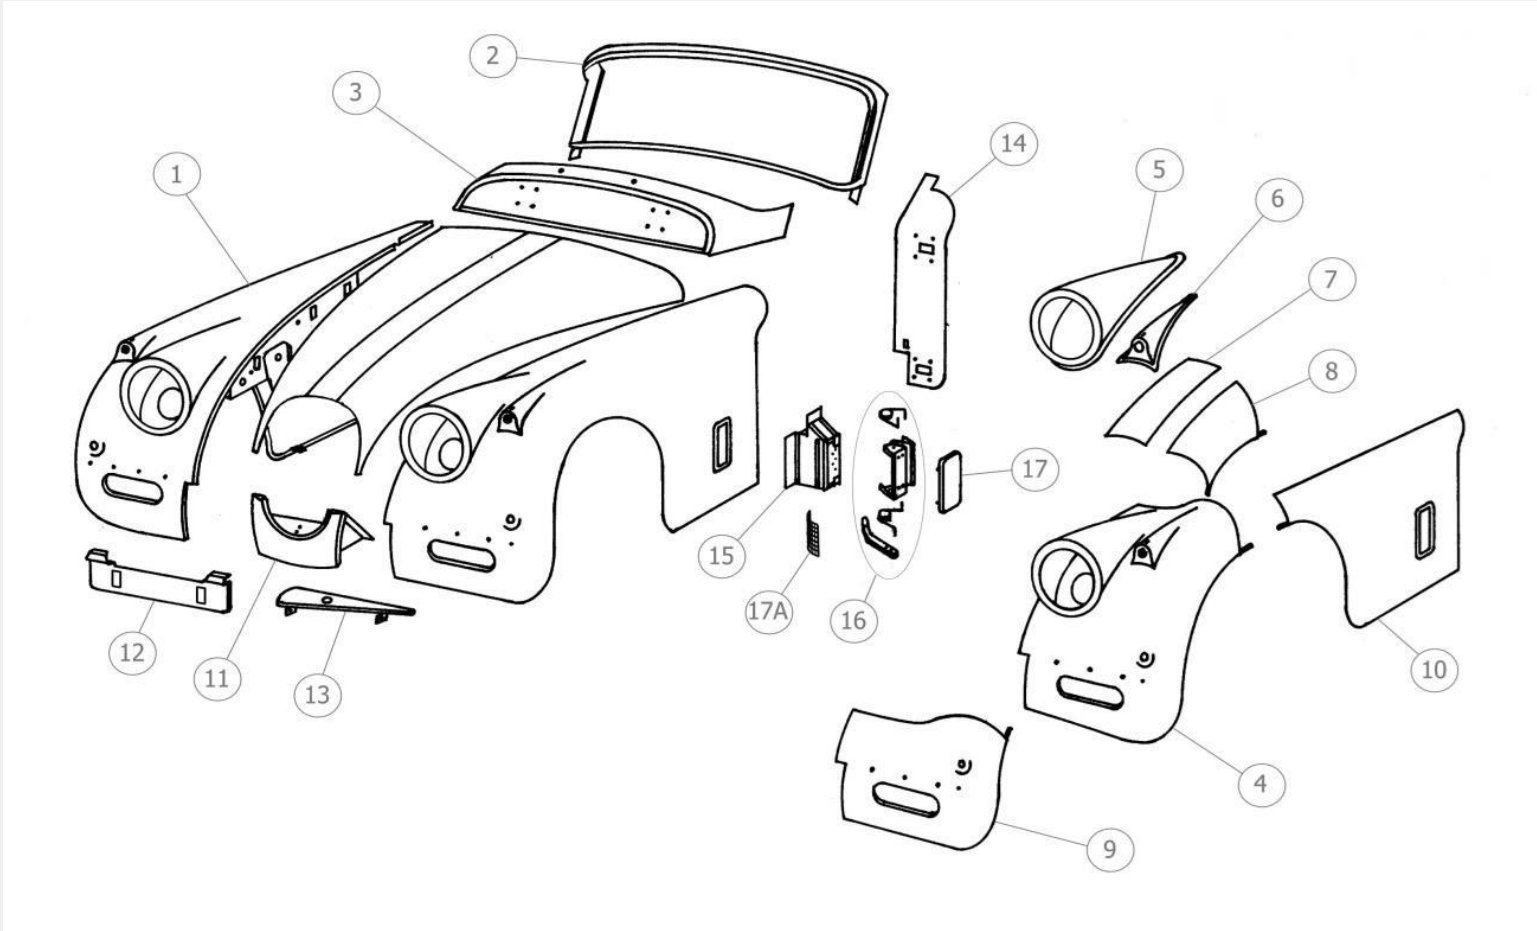

A1 XKS

XK150 BODY PANELS
PRICE LIST

A1 XKS

Martin Wentworth

Martin.wentworth@yahoo.co.uk

Tel: 07815 095440

Jaguar XK150 Front Outer Panels

Panel No.	Description	Price
XK5-1	Front Wing (No Pods)	£3800.00
XK5-2	Windscreen Surround	Unavailable
XK5-3	Scuttle Panel Below Windscreen	£540.00
XK5-4	Half Front Wing (No Pods)	£2500.00
XK5-5	Headlamp Pod	£600.00
XK5a	Headlamp Rim	£30.00
XK5-6	Side Light Housing	£96.00
XK5-7	Patch Under Side Light	£72.00
XK5-8	Wheel Arch Repair	£168.00
XK5-9	Front Quarter Wing	£750.00
XK5-10	Side of Front Wring	£325.00
XK5-11	Fairing Panel inc. Backing Panel	£300.00
XK5-12	Front Number Plate Carrier	Unavailable
XK5-13	Bumper Valance	£60.00
XK5-14	Hinge Panel	£96.00
XK5-15	Vent Box (Late Model)	£108.00
XK5-16	Vent Box Mechanism (Late Model)	£96.00
XK5-17	Vent Box Door (Late Model)	£36.00
XK5-17a	Vent Box (Early Model)	£60.00
XK5-17b	Vent Box Mechanism (Early Model)	£84.00
XK5-17c	Vent Box Door (Early Model)	£36.00

When placing an order, please state the model:
 OTS, DHC, FHC, Left-hand or Right-hand drive, Early or Late

Jaguar XK150 Front Inner Panels

Panel No.	Description	Price
XK5-18	Front of Front Inner Wing	£96.00
XK5-19	Front Closing Panel (Bolt On)	£60.00
XK5-19a	Inner Wing Bracket	£18.00
XK5-20	Front Top Inner Wing	£132.00
XK5-21	Front Top Inner Wing ("S" Model)	£72.00
XK5-21a	Wing Support Bracket	£144.00
XK5-21b	Wing Bracket	£48.00
XK5-21c	Bonnet Bridge	£324.00
XK5-22	Battery Box (Right Hand)	£240.00
XK5-23	Battery Box (Left Hand)	£264.00
XK5-24	Battery Box Right Hand (Export model)	£300.00
XK5-25	Battery Box Right Hand ("S" Model)	£240.00
XK5-26	Battery Box Door	£60.00
XK5-27	Closing Panel Above Battery Box (Right Hand)	£54.00
XK5-28	Closing Panel Above Battery Box (Left Hand)	£54.00
XK5-29	Closing Panel Above Battery Box (Left Hand) with Reservac Shield	£78.00
XK5-30	Front Splash Panel	£72.00