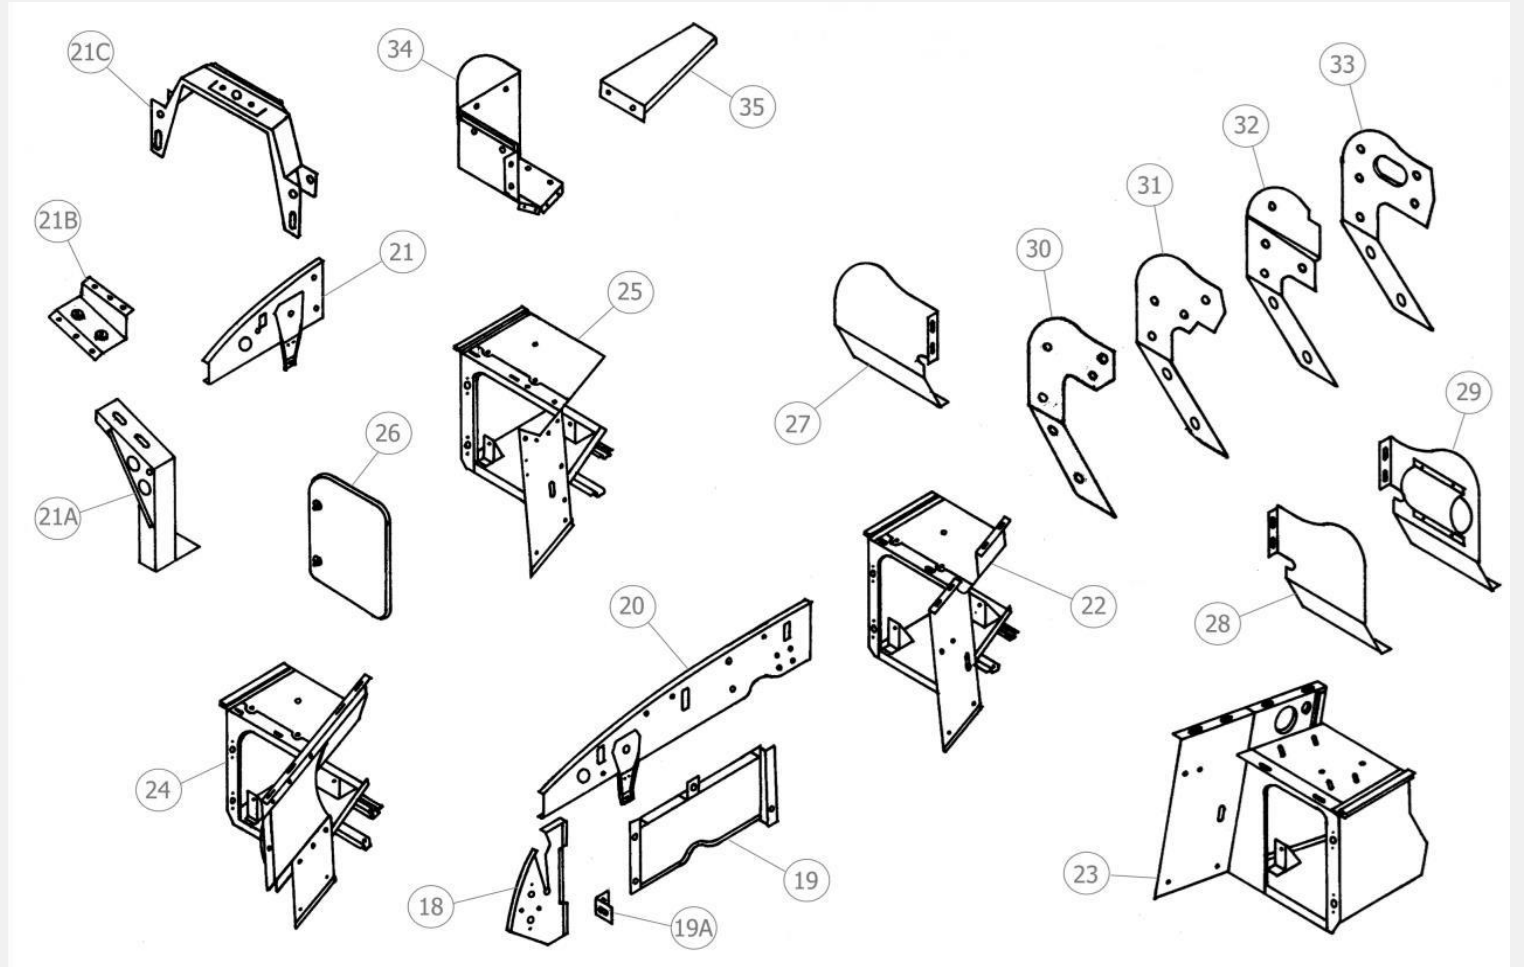

A1 XKS

XK150 BODY PANELS
PRICE LIST

A1 XKS

Martin Wentworth

Martin.wentworth@yahoo.co.uk

Tel: 07815 095440

Jaguar XK150 Front Outer Panels

Panel No.	Description	Price
XK5-1	Front Wing (No Pods)	£3800.00
XK5-2	Windscreen Surround	Unavailable
XK5-3	Scuttle Panel Below Windscreen	£540.00
XK5-4	Half Front Wing (No Pods)	£2500.00
XK5-5	Headlamp Pod	£600.00
XK5a	Headlamp Rim	£30.00
XK5-6	Side Light Housing	£96.00
XK5-7	Patch Under Side Light	£72.00
XK5-8	Wheel Arch Repair	£168.00
XK5-9	Front Quarter Wing	£750.00
XK5-10	Side of Front Wring	£325.00
XK5-11	Fairing Panel inc. Backing Panel	£300.00
XK5-12	Front Number Plate Carrier	Unavailable
XK5-13	Bumper Valance	£60.00
XK5-14	Hinge Panel	£96.00
XK5-15	Vent Box (Late Model)	£108.00
XK5-16	Vent Box Mechanism (Late Model)	£96.00
XK5-17	Vent Box Door (Late Model)	£36.00
XK5-17a	Vent Box (Early Model)	£60.00
XK5-17b	Vent Box Mechanism (Early Model)	£84.00
XK5-17c	Vent Box Door (Early Model)	£36.00

When placing an order, please state the model:
 OTS, DHC, FHC, Left-hand or Right-hand drive, Early or Late

Jaguar XK150 Front Inner Panels

Panel No.	Description	Price
XK5-18	Front of Front Inner Wing	£96.00
XK5-19	Front Closing Panel (Bolt On)	£60.00
XK5-19a	Inner Wing Bracket	£18.00
XK5-20	Front Top Inner Wing	£132.00
XK5-21	Front Top Inner Wing ("S" Model)	£72.00
XK5-21a	Wing Support Bracket	£144.00
XK5-21b	Wing Bracket	£48.00
XK5-21c	Bonnet Bridge	£324.00
XK5-22	Battery Box (Right Hand)	£240.00
XK5-23	Battery Box (Left Hand)	£264.00
XK5-24	Battery Box Right Hand (Export model)	£300.00
XK5-25	Battery Box Right Hand ("S" Model)	£240.00
XK5-26	Battery Box Door	£60.00
XK5-27	Closing Panel Above Battery Box (Right Hand)	£54.00
XK5-28	Closing Panel Above Battery Box (Left Hand)	£54.00
XK5-29	Closing Panel Above Battery Box (Left Hand) with Reservac Shield	£78.00
XK5-30	Front Splash Panel	£72.00