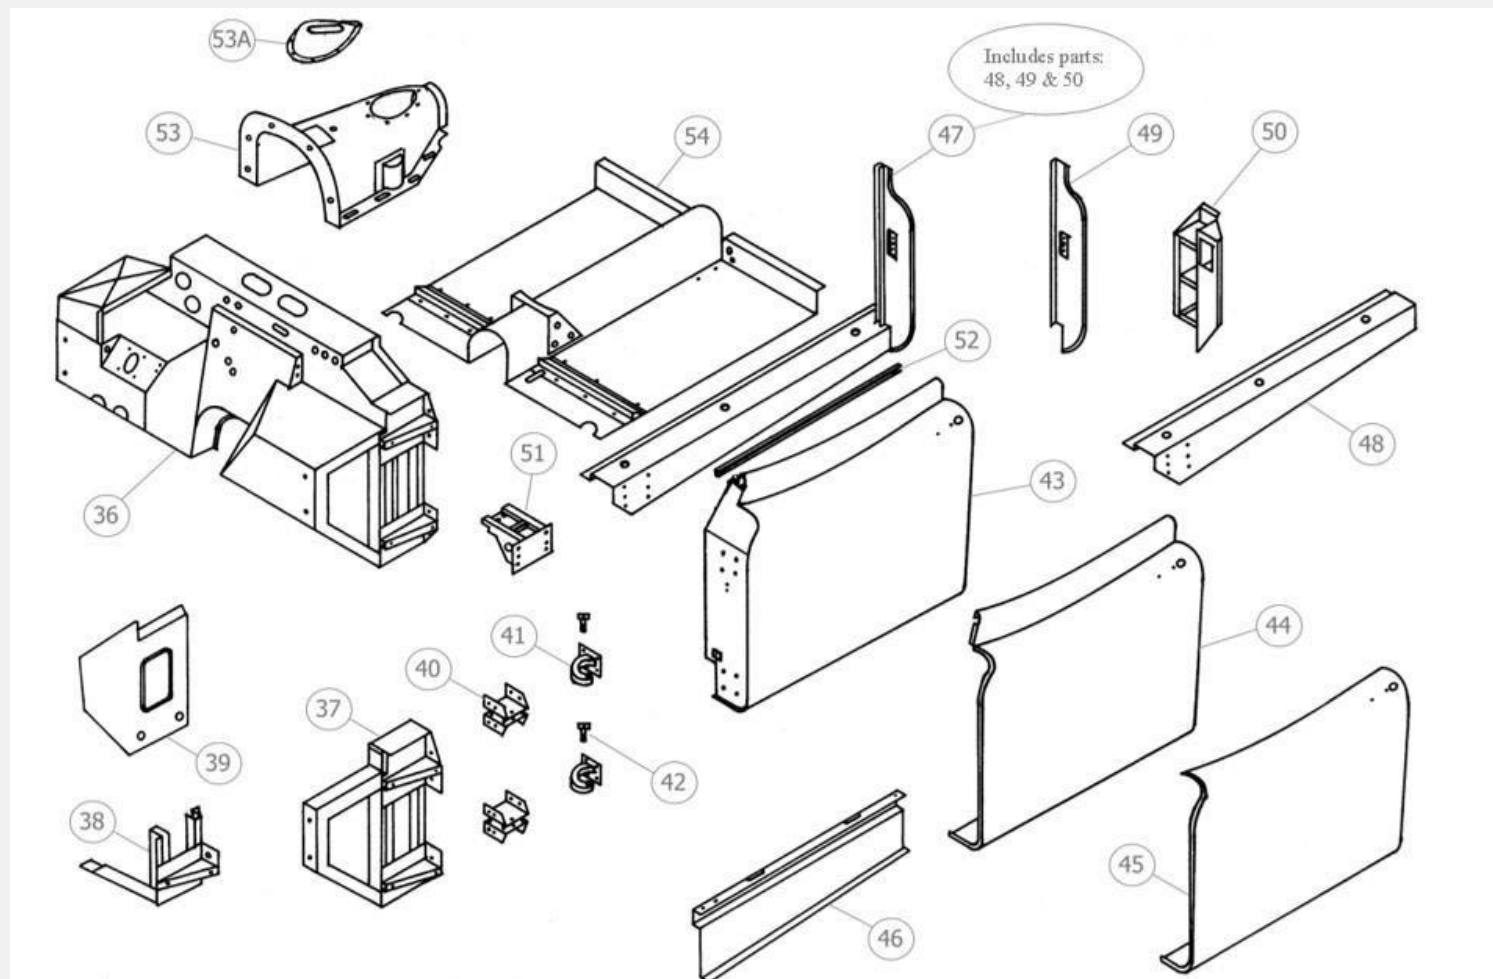

When placing an order, please state the model:
 OTS, DHC, FHC, Left-hand or Right-hand drive, Early or Late

Jaguar XK150 Front Inner Panels

Panel No.	Description	Price
XK5-18	Front of Front Inner Wing	£96.00
XK5-19	Front Closing Panel (Bolt On)	£60.00
XK5-19a	Inner Wing Bracket	£18.00
XK5-20	Front Top Inner Wing	£132.00
XK5-21	Front Top Inner Wing ("S" Model)	£72.00
XK5-21a	Wing Support Bracket	£144.00
XK5-21b	Wing Bracket	£48.00
XK5-21c	Bonnet Bridge	£324.00
XK5-22	Battery Box (Right Hand)	£240.00
XK5-23	Battery Box (Left Hand)	£264.00
XK5-24	Battery Box Right Hand (Export model)	£300.00
XK5-25	Battery Box Right Hand ("S" Model)	£240.00
XK5-26	Battery Box Door	£60.00
XK5-27	Closing Panel Above Battery Box (Right Hand)	£54.00
XK5-28	Closing Panel Above Battery Box (Left Hand)	£54.00
XK5-29	Closing Panel Above Battery Box (Left Hand) with Reservac Shield	£78.00
XK5-30	Front Splash Panel	£72.00

Jaguar XK150 Centre Section Panels

Panel No.	Description	Price
XK5-36	Bulkhead Assembly	
a	Early Model	£4560.00
b	Late Model	£5400.00
XK5-37	Bulkhead Side Panel	£276.00
XK5-38	Bulkhead Side Panel Repair	£132.00
XK5-39	Dash Side Panel	£72.00
XK5-40	Door Hinge Box	£60.00
XK5-41	Door Hinge Arm (with brass bush)	£60.00
XK5-42	Door Hinge Pin (stainless steel)	£18.00
XK5-43	Door	
a	Roadster	£1560.00
b	Drophead/Fixedhead	£1560.00
XK5-44	Door Skin	
a	Roadster	£456.00
b	Drophead/Fixedhead	£480.00
XK4-45	¾ Door Skin Repair	
a	Roadster	£250.00
b	Drophead/Fixedhead	£250.00
XK5-46	Door Bottom Rail	£48.00
XK5-47	Sill Assembly inc. Shutface Panel & Pillar	Unavailable