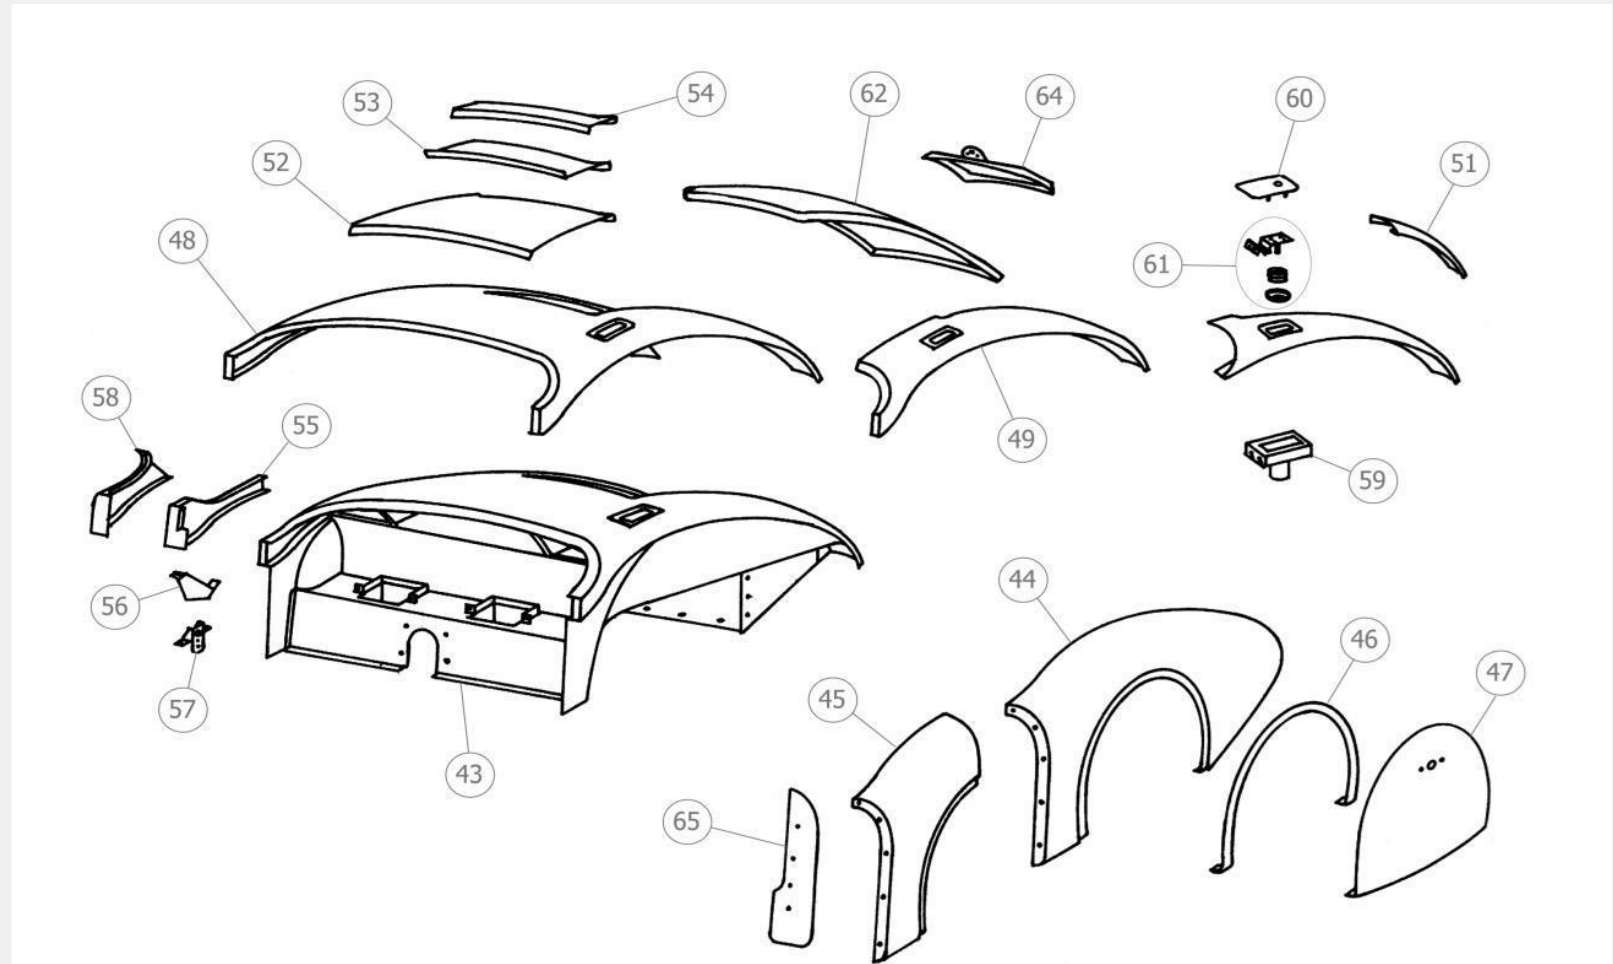

Jaguar XK120 Rear Outer Panels

Panel No.	Description	Price
XK2-43	Rear End Assembly	£7800.00
XK2-44	Rear Wing	£2000.00
XK2-45	Front of Rear Wing Repair Section	£600.00
XK2-46	Copper Wheel Arch Moulding	£36.00
XK2-47	Wheel Spat	£600.00
XK2-48	Tonneau Surround	
a	Roadster	£3000.00
b	Drophead	£1800.00
c	Fixedhead	£1920.00
XK2-49	Tonneau Panel Roadster	
a	Lefthand	£676.00
b	Righthand	£650.00
XK2-50	Tonneau Panel Drophead/Fixedhead	
a	Lefthand	£494.00
b	Righthand	£468.00
XK2-51	Tonneau Repair Panel (bottom 18")	£132.00
XK2-52	Upper Tonneau Panel (Roadster)	£560.00
XK2-53	Upper Tonneau Panel (Fixedhead)	£168.00

XK2-54	Upper Tonneau Panel (Drophead)	£154.00	XK2-60	Petrol Filler Box Lid	£54.00
XK2-55	Hood Mounting Panel (Drophead)	£114.00	XK2-61	Petrol Filler Box Mechanism	£72.00
XK2-56	Hood Mounting Bracket (Drophead)	£36.00	XK2-62	Boot Lid Skin	£900.00
XK2-57	Hood Mounting Bracket (Roadster)	£30.00	XK2-63	Boot Lid Complete	£1680.00
XK2-58	Quarter Light Panel (Fixedhead)	£132.00	XK2-64	Rear Number Plate Carrier	£96.00
XK2-59	Petrol Filler Box	£84.00	XK2-65	Rear Splash Panel	£42.00