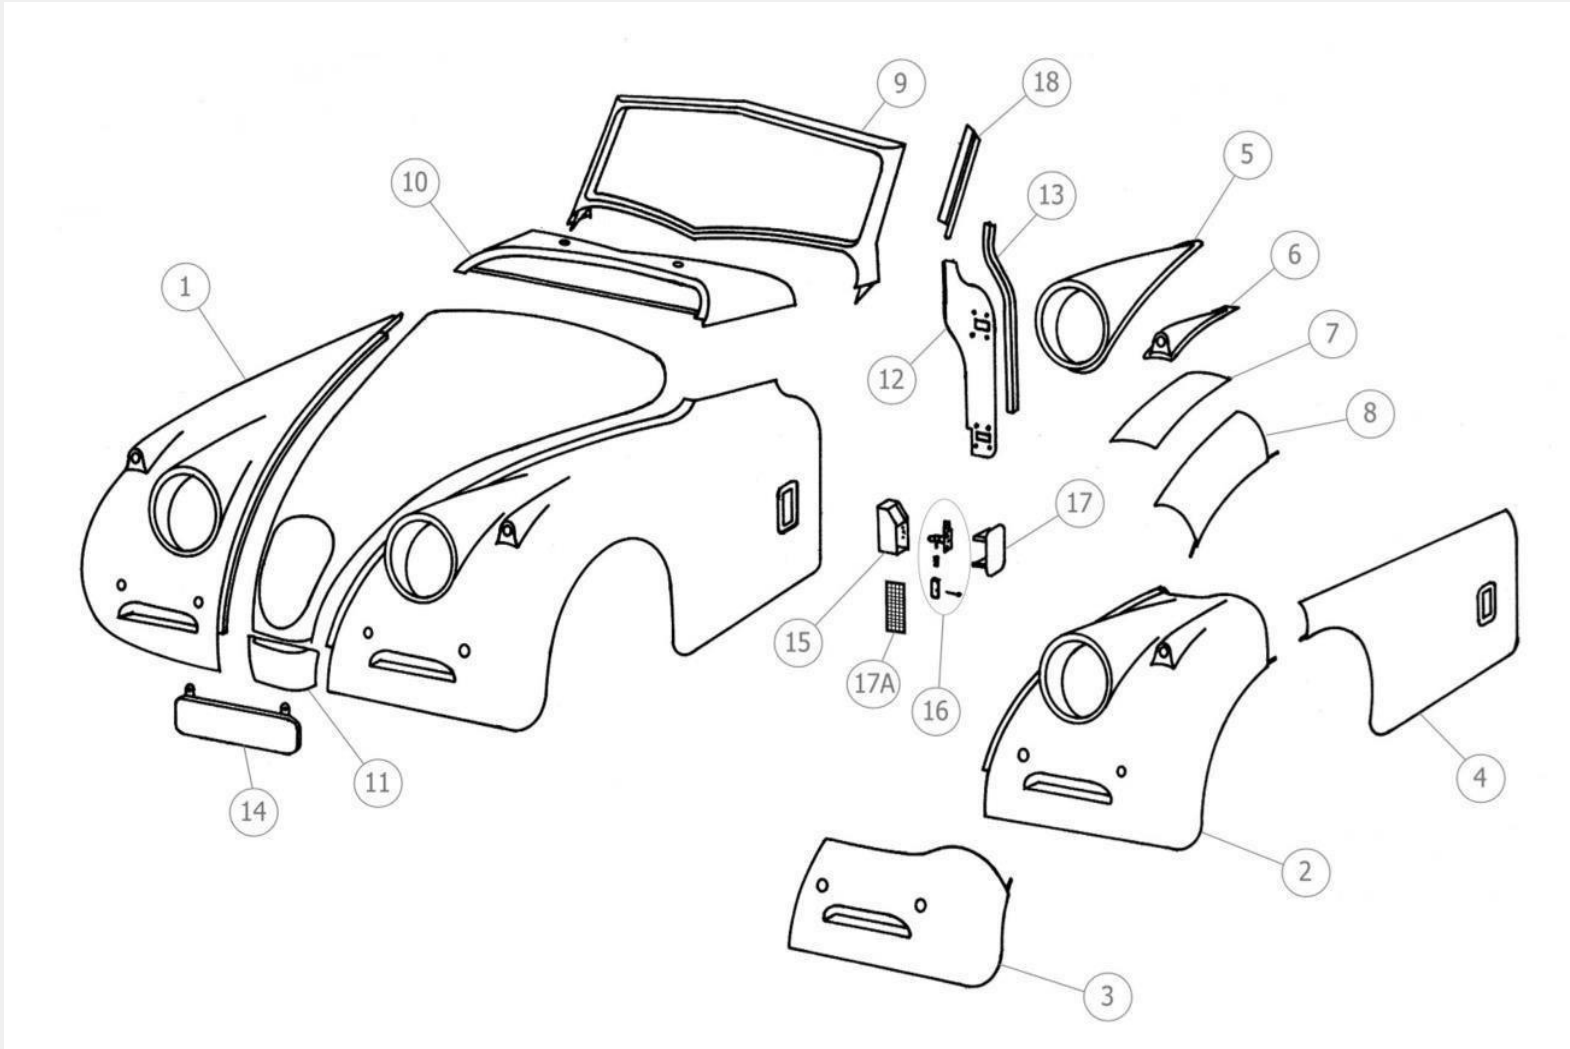

# Jaguar XK120 Front Outer Panels

Panel No.	Description	Price
XK2-1	Front Wing (No Pods)	£3800.00
XK2-2	Half Front Wing (No Pods)	£2500.00
XK2-3	Front Quarter Wing	£750.00
XK2-4	Side of Front Wing	£325.00
XK2-5	Headlamp Pod	£600.00
XK2-6	Side Light Pod	£96.00
XK2-7	Patch Under Sidelight	£72.00
XK2-8	Wheel Arch Repair	£168.00
XK2-9	Windscreen Surround	Unavailable
XK2-10	Scuttle Panel	£540.00
XK2-11	Fairing Panel	£72.00
XK2-12	Hinge Panel	£84.00
XK2-13	Hinge Panel Draught Excluder Channel	
a	Roadster	£54.00
b	Drophead/Fixedhead	£54.00
XK2-14	Front Number Plate Carrier	£60.00
XK2-15	Vent Box	£60.00
XK2-16	Vent Box Mechanism	£84.00
XK2-17	Vent Box Door	£36.00
XK2-17a	Vent Box Grill	Unavailable
XK2-18	Water Guttering	
a	Roadster	Unavailable
b	Drophead/Fixedhead	Unavailable

# Jaguar XK120 Front Inner Panels

Panel No.	Description	Price
XK2-19	Bulk Head Assembly	£3000.00
XK2-19a	Dash Panel	£240.00
XK2-20	Bulk Head Toe Board	£420.00
XK2-21	Bulk Head Side Panel	£132.00
XK2-22	Door Hinge Box	£60.00
XK2-23	Door Hinge Arm (with brass bushes)	£70.00
XK2-23a	Hinge Shim	£4.00
XK2-24	Door Hinge Pin (stainless steel)	£18.00
XK2-25	Front Of Front Inner Wing	£132.00
XK2-26	Front Top Inner Wing	£144.00
XK2-27	Front Lower Inner Wing	£108.00
XK2-28	Front Splash Panel	£78.00

# Jaguar XK120 Centre Section Panels

Panel No.	Description	Price
XK2-29	Gearbox Tunnel	£480.00
XK2-30	Propshaft Tunnel	£168.00
XK2-31	Floor Panel (each side)	£180.00
XK2-32	Sill Assembly (inc shutface panel & pillar)	Unavailable
XK2-33	Sill	£160.00
XK2-34	Shutface Panel	
a	Roadster/Fixedhead	£108.00
b	Drophead	£144.00
XK2-35	Shutface Pillar	£96.00
XK2-36	Door (Drophead/Fixedhead)	£2280.00
XK2-36a	Door Mounting Plate	£25.00
XK2-37	Door (Roadster)	£1440.00
XK2-38	Door Skin	
a	Roadster	£480.00
b	Drophead/Fixedhead	£480.00
XK2-39	¾ Door Skin Repair	£250.00
XK2-40	Door Inner Panel	£54.00
XK2-41	Sill Draft Excluder Channel	£10.00