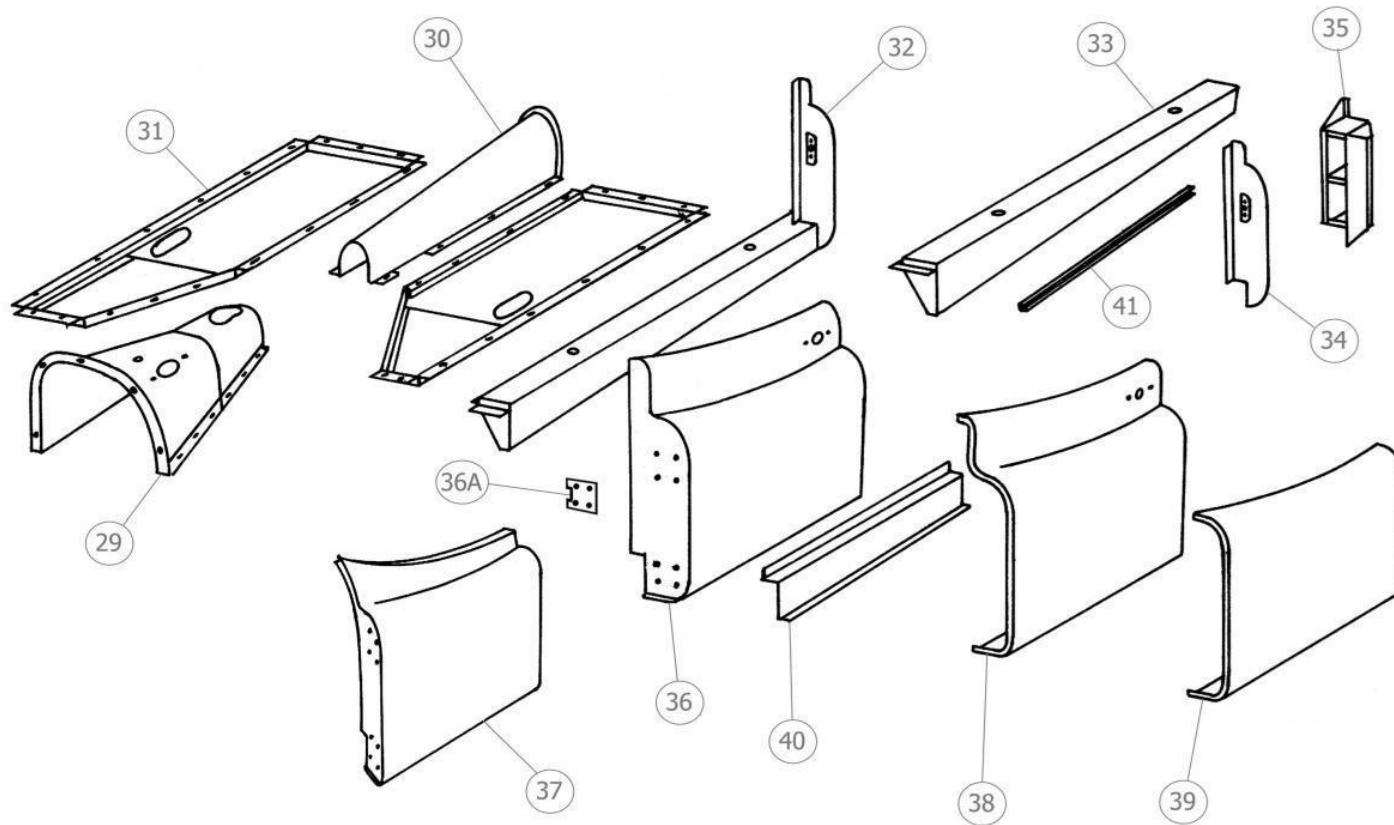

Jaguar XK120 Centre Section Panels

Panel No.	Description	Price
XK2-29	Gearbox Tunnel	£480.00
XK2-30	Propshaft Tunnel	£168.00
XK2-31	Floor Panel (each side)	£180.00
XK2-32	Sill Assembly (inc shutface panel & pillar)	Unavailable
XK2-33	Sill	£160.00
XK2-34	Shutface Panel	
a	Roadster/Fixedhead	£108.00
b	Drophead	£144.00
XK2-35	Shutface Pillar	£96.00
XK2-36	Door (Drophead/Fixedhead)	£2280.00
XK2-36a	Door Mounting Plate	£25.00
XK2-37	Door (Roadster)	£1440.00
XK2-38	Door Skin	
a	Roadster	£480.00
b	Drophead/Fixedhead	£480.00
XK2-39	¾ Door Skin Repair	£250.00
XK2-40	Door Inner Panel	£54.00
XK2-41	Sill Draft Excluder Channel	£10.00

When placing an order, please state the model:
OTS, DHC, FHC, Left-hand or Right-hand drive, Early or Late