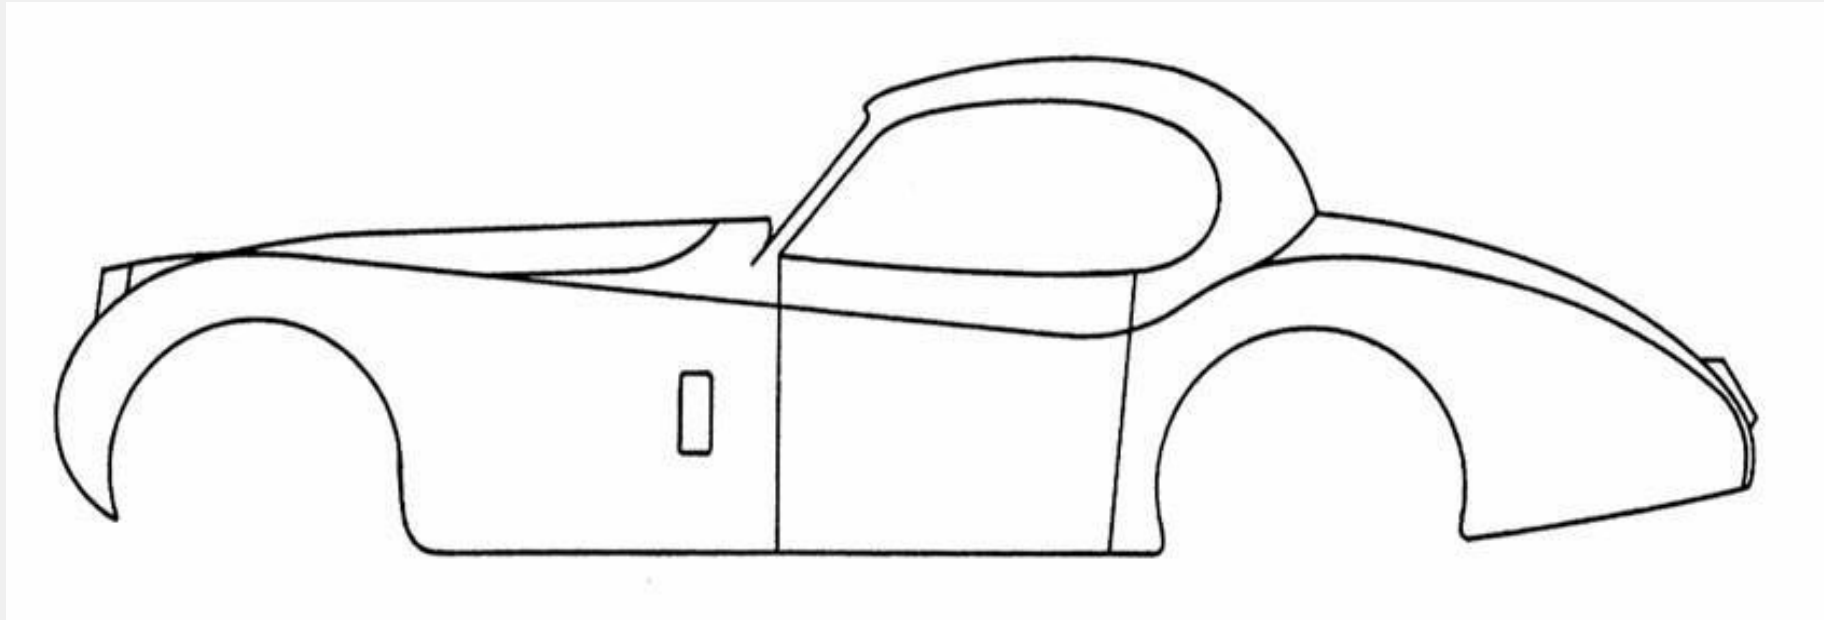

A1 XKS

XK120 BODY PANELS
PRICE LIST

A1 XKS

MartinWentworth

Martin.wentworth@yahoo.co.uk

Tel: 07815 095440