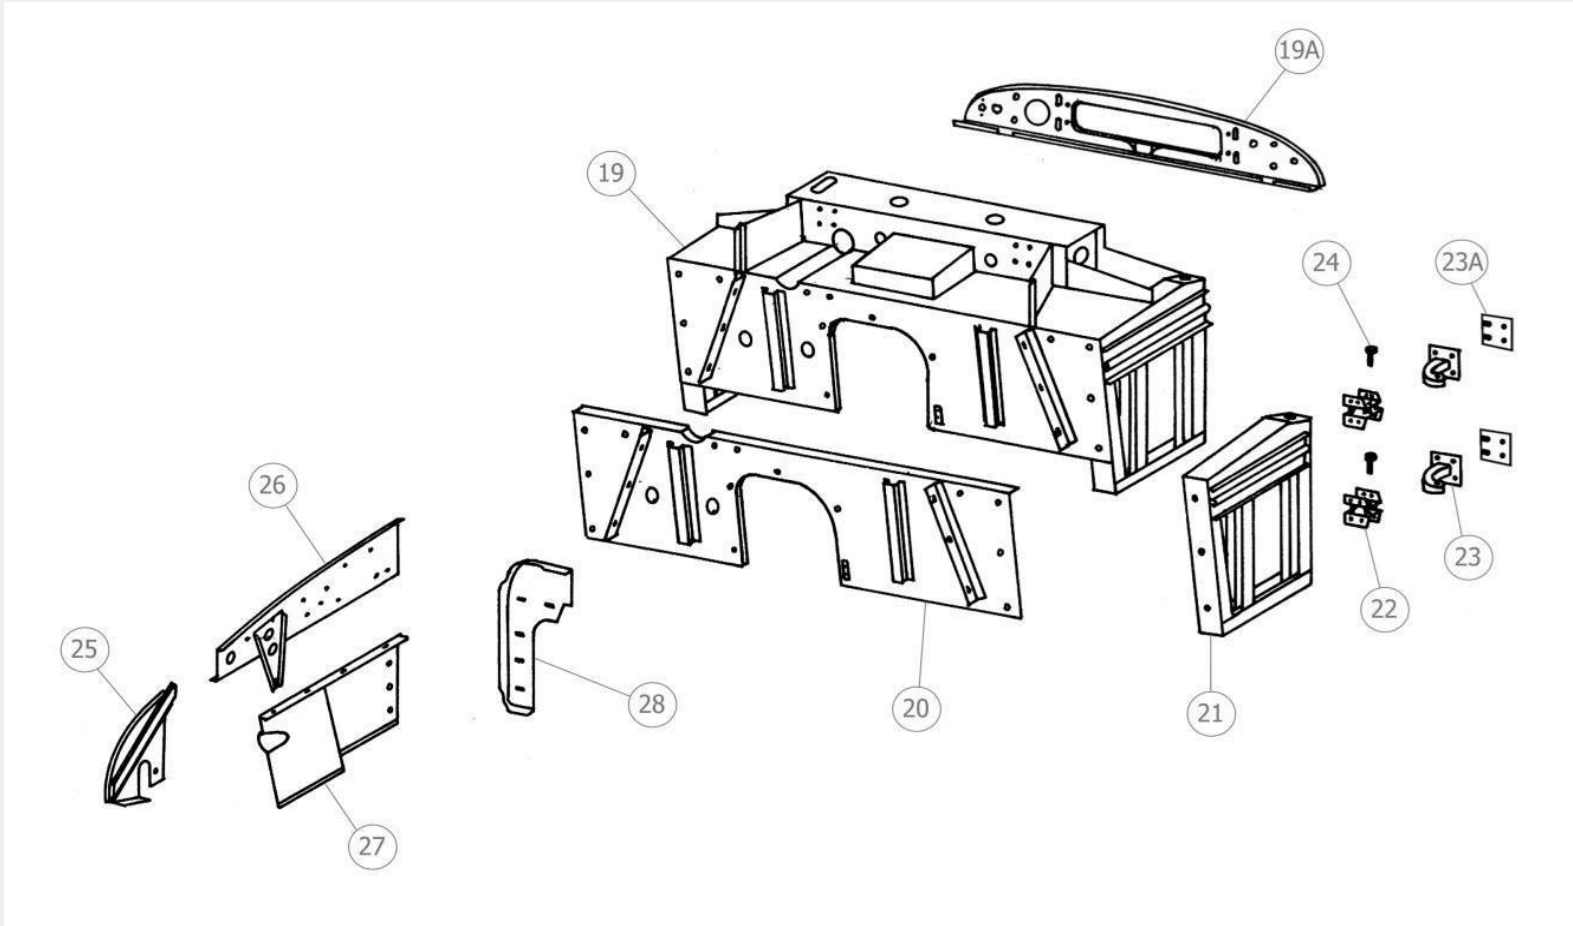

# Jaguar XK120 Front Outer Panels

Panel No.	Description	Price
XK2-1	Front Wing (No Pods)	£3800.00
XK2-2	Half Front Wing (No Pods)	£2500.00
XK2-3	Front Quarter Wing	£750.00
XK2-4	Side of Front Wing	£325.00
XK2-5	Headlamp Pod	£600.00
XK2-6	Side Light Pod	£96.00
XK2-7	Patch Under Sidelight	£72.00
XK2-8	Wheel Arch Repair	£168.00
XK2-9	Windscreen Surround	Unavailable
XK2-10	Scuttle Panel	£540.00
XK2-11	Fairing Panel	£72.00
XK2-12	Hinge Panel	£84.00
XK2-13	Hinge Panel Draught Excluder Channel	
a	Roadster	£54.00
b	Drophead/Fixedhead	£54.00
XK2-14	Front Number Plate Carrier	£60.00
XK2-15	Vent Box	£60.00
XK2-16	Vent Box Mechanism	£84.00
XK2-17	Vent Box Door	£36.00
XK2-17a	Vent Box Grill	Unavailable
XK2-18	Water Guttering	
a	Roadster	Unavailable
b	Drophead/Fixedhead	Unavailable

# Jaguar XK120 Front Inner Panels

Panel No.	Description	Price
XK2-19	Bulk Head Assembly	£3000.00
XK2-19a	Dash Panel	£240.00
XK2-20	Bulk Head Toe Board	£420.00
XK2-21	Bulk Head Side Panel	£132.00
XK2-22	Door Hinge Box	£60.00
XK2-23	Door Hinge Arm (with brass bushes)	£70.00
XK2-23a	Hinge Shim	£4.00
XK2-24	Door Hinge Pin (stainless steel)	£18.00
XK2-25	Front Of Front Inner Wing	£132.00
XK2-26	Front Top Inner Wing	£144.00
XK2-27	Front Lower Inner Wing	£108.00
XK2-28	Front Splash Panel	£78.00