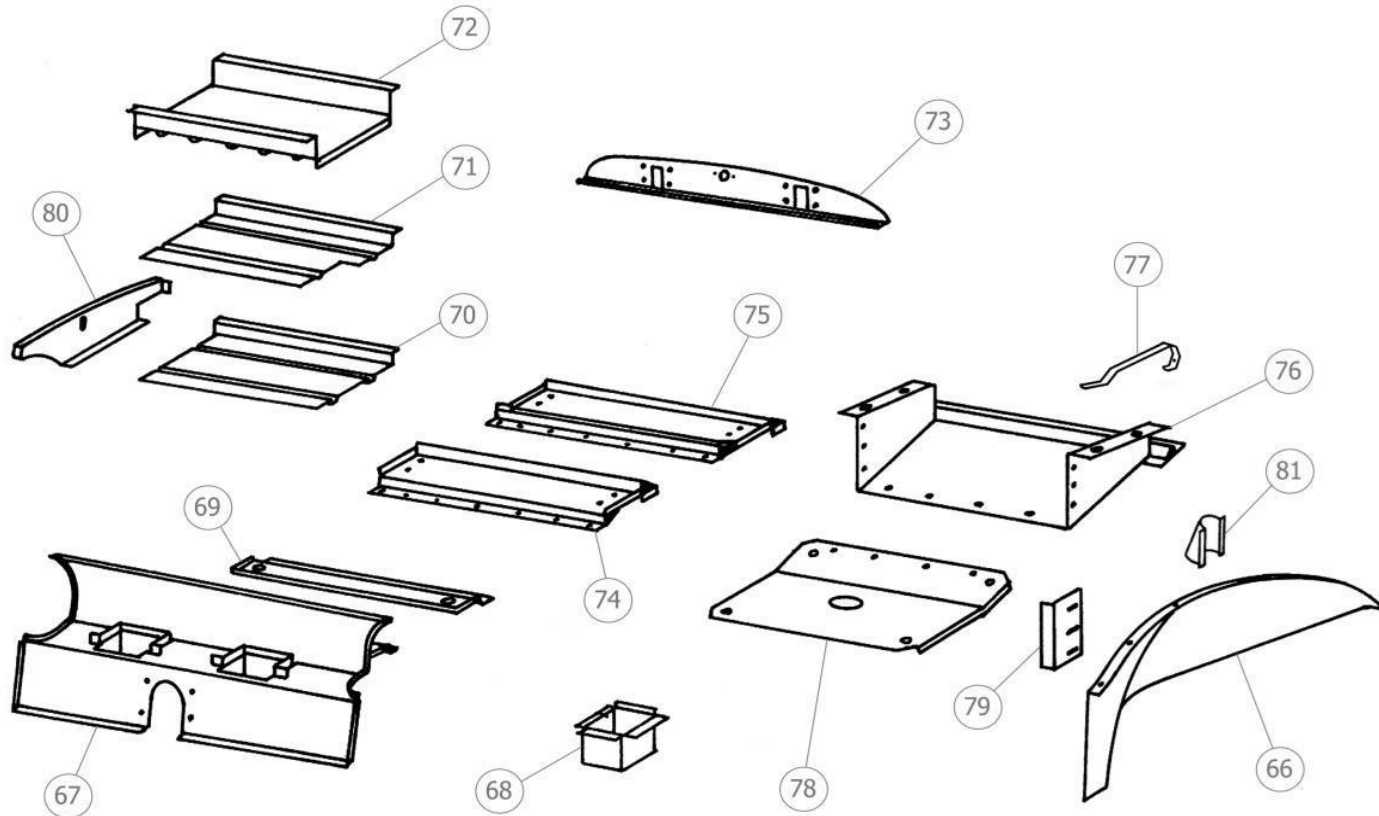

Jaguar XK120 Rear Inner Panels

Panel No.	Description	Price
XK2-66	Rear Inner Wing	£840.00
XK2-67	Battery Box Assembly	£600.00
XK2-68	Battery Box	£60.00
XK2-69	Front of Boot Floor	£60.00
XK2-70	Parcel Shelf (Roadster)	£228.00
XK2-71	Parcel Shelf (Fixedhead)	£108.00
XK2-72	Parcel Shelf (Drophead)	£120.00
XK2-73	Rear Hinge Panel	£108.00
XK2-74	Boot Floor for Wire Wheels	£180.00
XK2-75	Boot Floor for Steel Wheels	£180.00
XK2-76	Spare Wheel Tray	£120.00
XK2-77	Rear Inner Bumper Iron	£60.00
XK2-78	Fuel Tank Tray	£90.00
XK2-79	Tank Tray Side Fillets	£10.00
XK2-80	Battery Box Cover (Roadster)	£108.00
XK2-81	Fuel Pipe Cover	£65.00
XK2-82	Parcel Box Sides (Drophead/Fixedhead)	£108.00 (ea)

When placing an order, please state the model:
OTS, DHC, FHC, Left-hand or Right-hand drive, Early or Late