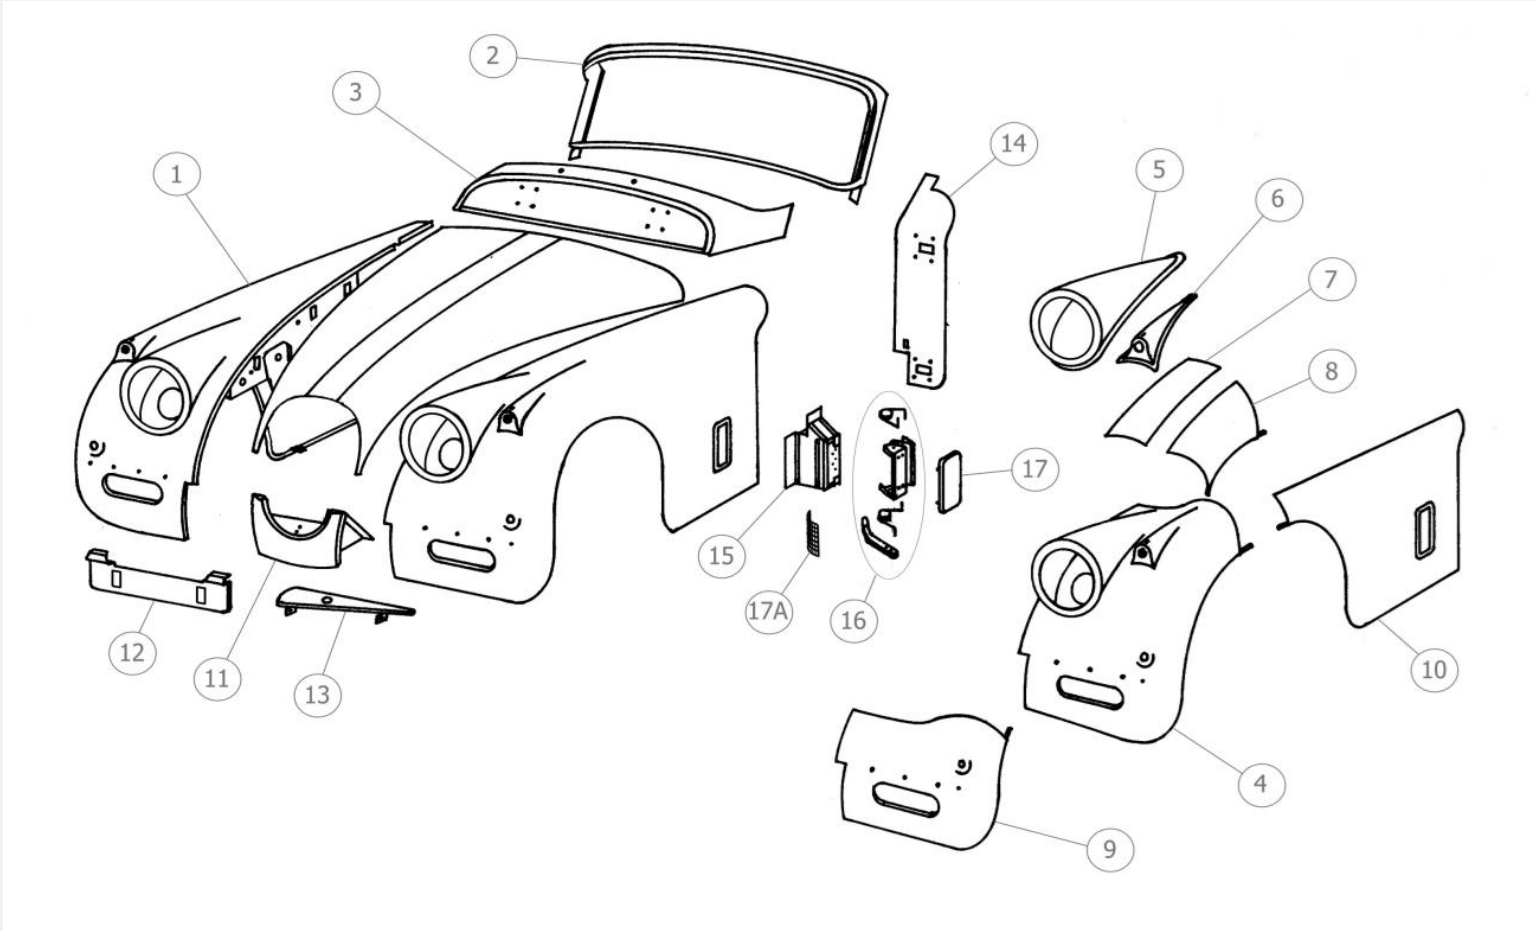

AI XKS

**XK150 BODY PANELS
PRICE LIST**

AI XKS

Martin Wentworth

Martin.wentworth@yahoo.co.uk

Tel: 07815 095440

Jaguar XK150 Front Outer Panels

Panel No.	Description	Price
XK5-1	Front Wing (No Pods)	£2900.00
XK5-2	Windscreen Surround	Unavailable
XK5-3	Scuttle Panel Below Windscreen	£450.00
XK5-4	Half Front Wing (No Pods)	£1900.00
XK5-5	Headlamp Pod	£500.00
XK5a	Headlamp Rim	£25.00
XK5-6	Side Light Housing	£80.00
XK5-7	Patch Under Side Light	£60.00
XK5-8	Wheel Arch Repair	£140.00
XK5-9	Front Quarter Wing	£600.00
XK5-10	Side of Front Wring	£250.00
XK5-11	Fairing Panel inc. Backing Panel	£250.00
XK5-12	Front Number Plate Carrier	Unavailable
XK5-13	Bumper Valance	£50.00
XK5-14	Hinge Panel	£80.00
XK5-15	Vent Box (Late Model)	£90.00
XK5-16	Vent Box Mechanism (Late Model)	£80.00
XK5-17	Vent Box Door (Late Model)	£30.00
XK5-17a	Vent Box (Early Model)	£50.00
XK5-17b	Vent Box Mechanism (Early Model)	£70.00
XK5-17c	Vent Box Door (Early Model)	£30.00

When placing an order, please state the model:
 OTS, DHC, FHC, Left-hand or Right-hand drive, Early or Late

Jaguar XK150 Front Inner Panels

Panel No.	Description	Price
XK5-18	Front of Front Inner Wing	£80.00
XK5-19	Front Closing Panel (Bolt On)	£50.00
XK5-19a	Inner Wing Bracket	£15.00
XK5-20	Front Top Inner Wing	£110.00
XK5-21	Front Top Inner Wing ("S" Model)	£60.00
XK5-21a	Wing Support Bracket	£120.00
XK5-21b	Wing Bracket	£40.00
XK5-21c	Bonnet Bridge	£270.00
XK5-22	Battery Box (Right Hand)	£200.00
XK5-23	Battery Box (Left Hand)	£220.00
XK5-24	Battery Box Right Hand (Export model)	£250.00
XK5-25	Battery Box Right Hand ("S" Model)	£200.00
XK5-26	Battery Box Door	£50.00
XK5-27	Closing Panel Above Battery Box (Right Hand)	£45.00
XK5-28	Closing Panel Above Battery Box (Left Hand)	£45.00
XK5-29	Closing Panel Above Battery Box (Left Hand) with Reservac Shield	£65.00
XK5-30	Front Splash Panel	£60.00