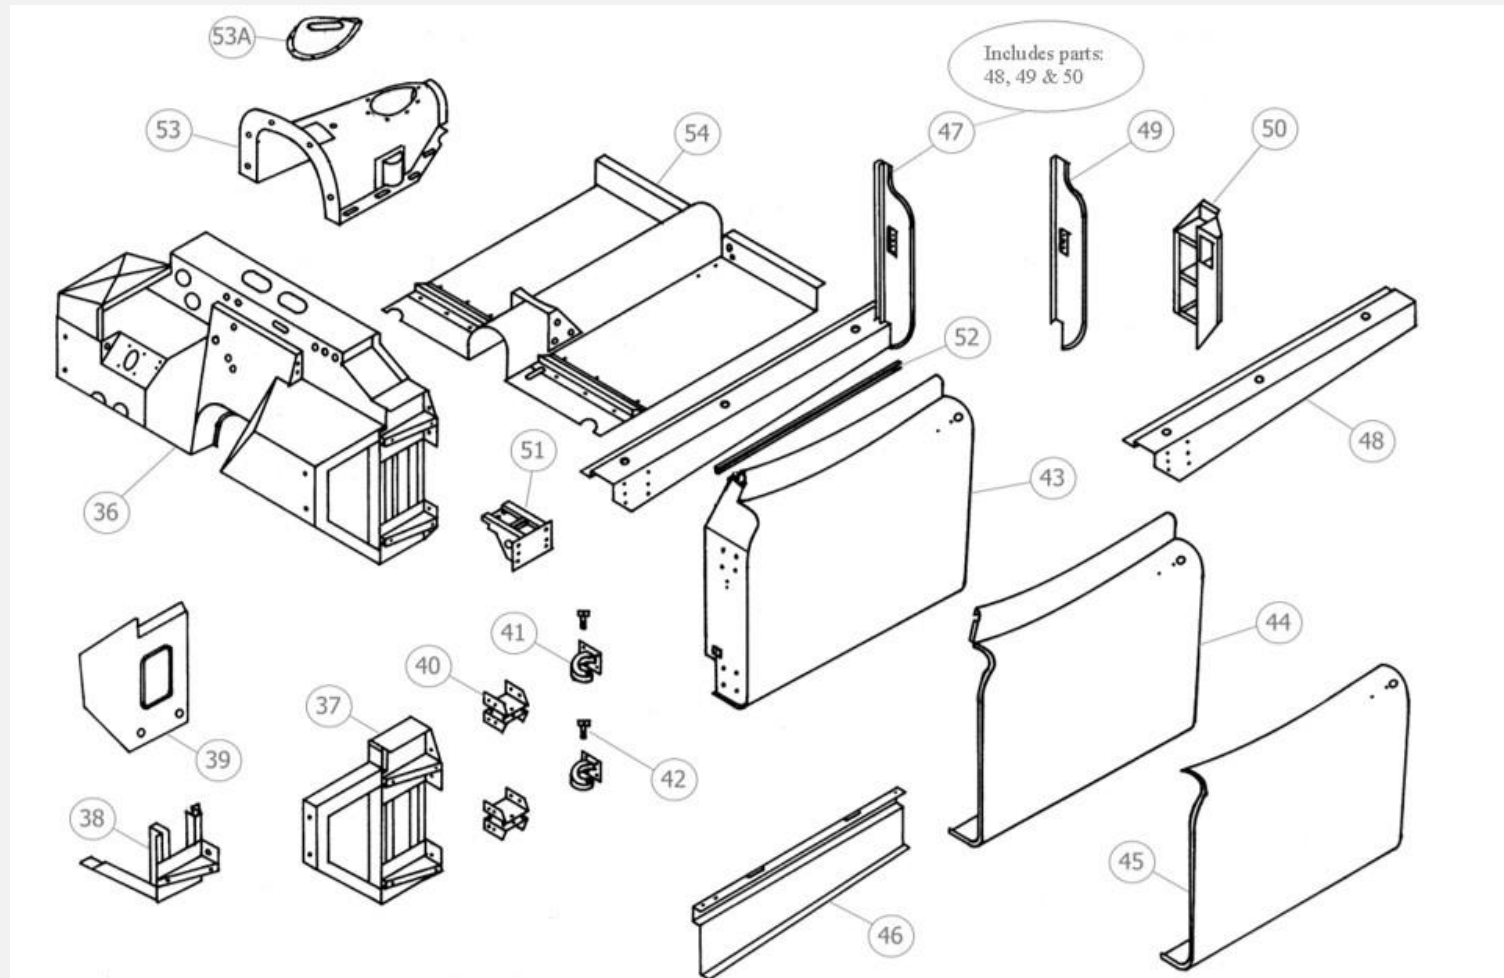

When placing an order, please state the model:
 OTS, DHC, FHC, Left-hand or Right-hand drive, Early or Late

Jaguar XK150 Front Inner Panels

Panel No.	Description	Price
XK5-18	Front of Front Inner Wing	£80.00
XK5-19	Front Closing Panel (Bolt On)	£50.00
XK5-19a	Inner Wing Bracket	£15.00
XK5-20	Front Top Inner Wing	£110.00
XK5-21	Front Top Inner Wing ("S" Model)	£60.00
XK5-21a	Wing Support Bracket	£120.00
XK5-21b	Wing Bracket	£40.00
XK5-21c	Bonnet Bridge	£270.00
XK5-22	Battery Box (Right Hand)	£200.00
XK5-23	Battery Box (Left Hand)	£220.00
XK5-24	Battery Box Right Hand (Export model)	£250.00
XK5-25	Battery Box Right Hand ("S" Model)	£200.00
XK5-26	Battery Box Door	£50.00
XK5-27	Closing Panel Above Battery Box (Right Hand)	£45.00
XK5-28	Closing Panel Above Battery Box (Left Hand)	£45.00
XK5-29	Closing Panel Above Battery Box (Left Hand) with Reservac Shield	£65.00
XK5-30	Front Splash Panel	£60.00

Jaguar XK150 Centre Section Panels

Panel No.	Description	Price
XK5-36	Bulkhead Assembly	
a	Early Model	£3800.00
b	Late Model	£4500.00
XK5-37	Bulkhead Side Panel	£230.00
XK5-38	Bulkhead Side Panel Repair	£110.00
XK5-39	Dash Side Panel	£60.00
XK5-40	Door Hinge Box	£50.00
XK5-41	Door Hinge Arm (with brass bush)	£50.00
XK5-42	Door Hinge Pin (stainless steel)	£15.00
XK5-43	Door	
a	Roadster	£1300.00
b	Drophead/Fixedhead	£1300.00
XK5-44	Door Skin	
a	Roadster	£380.00
b	Drophead/Fixedhead	£400.00
XK4-45	¾ Door Skin Repair	
a	Roadster	£140.00
b	Drophead/Fixedhead	£140.00
XK5-46	Door Bottom Rail	£40.00
XK5-47	Sill Assembly inc. Shutface Panel & Pillar	Unavailable