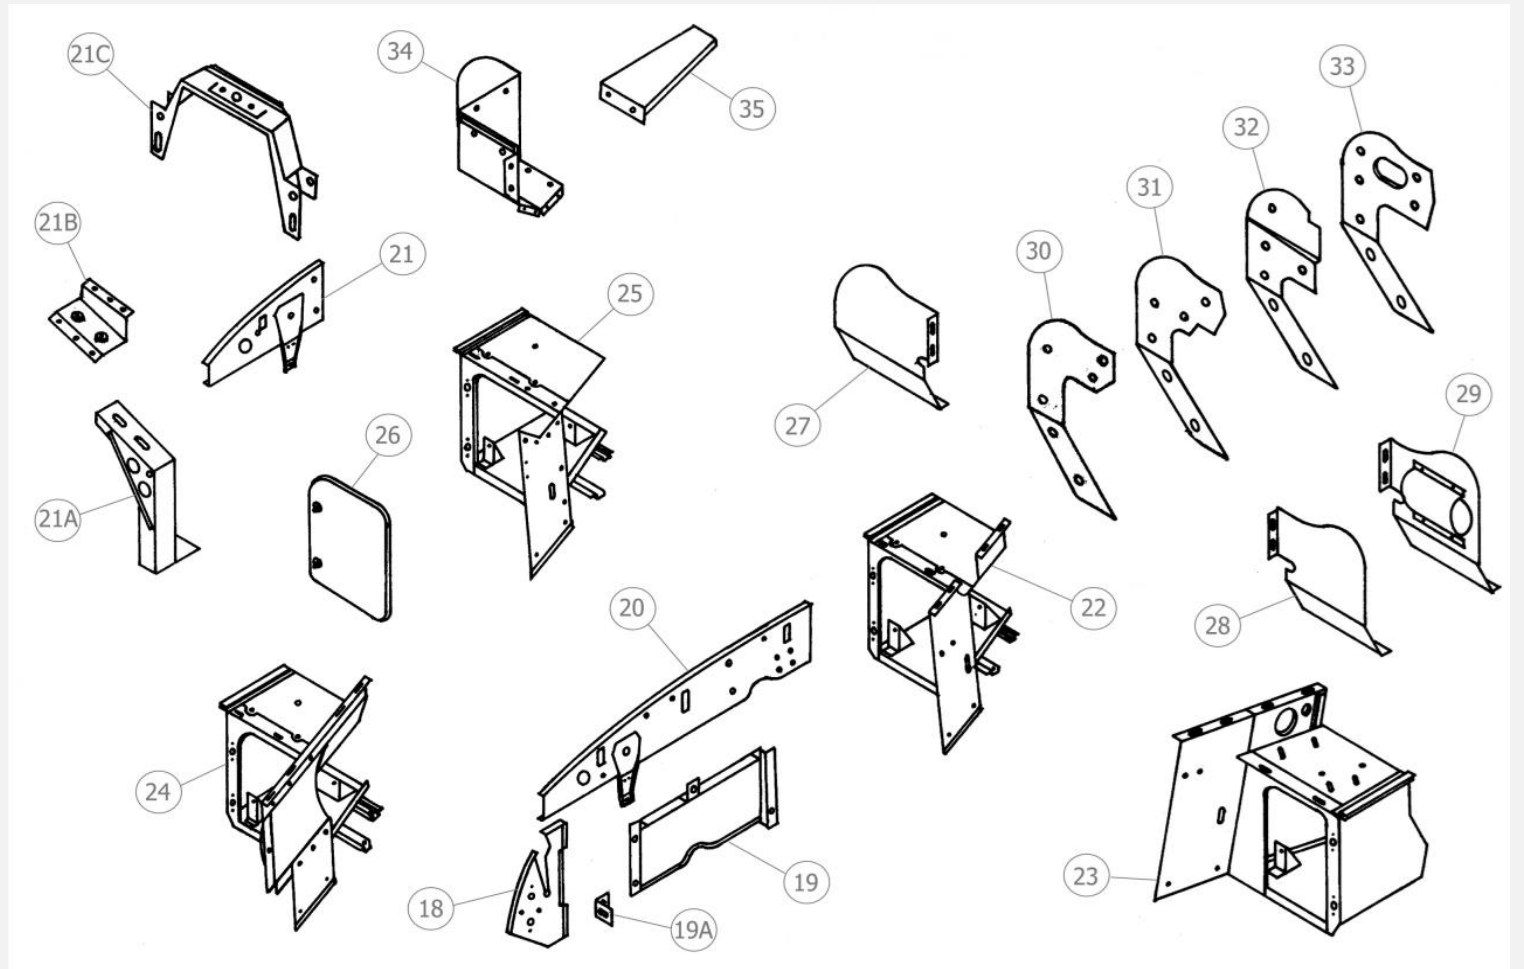

AI XKS

**XK150 BODY PANELS
PRICE LIST**

AI XKS

Martin Wentworth

Martin.wentworth@yahoo.co.uk

Tel: 07815 095440

Jaguar XK150 Front Outer Panels

Panel No.	Description	Price
XK5-1	Front Wing (No Pods)	£2900.00
XK5-2	Windscreen Surround	Unavailable
XK5-3	Scuttle Panel Below Windscreen	£450.00
XK5-4	Half Front Wing (No Pods)	£1900.00
XK5-5	Headlamp Pod	£500.00
XK5a	Headlamp Rim	£25.00
XK5-6	Side Light Housing	£80.00
XK5-7	Patch Under Side Light	£60.00
XK5-8	Wheel Arch Repair	£140.00
XK5-9	Front Quarter Wing	£600.00
XK5-10	Side of Front Wring	£250.00
XK5-11	Fairing Panel inc. Backing Panel	£250.00
XK5-12	Front Number Plate Carrier	Unavailable
XK5-13	Bumper Valance	£50.00
XK5-14	Hinge Panel	£80.00
XK5-15	Vent Box (Late Model)	£90.00
XK5-16	Vent Box Mechanism (Late Model)	£80.00
XK5-17	Vent Box Door (Late Model)	£30.00
XK5-17a	Vent Box (Early Model)	£50.00
XK5-17b	Vent Box Mechanism (Early Model)	£70.00
XK5-17c	Vent Box Door (Early Model)	£30.00

When placing an order, please state the model:
 OTS, DHC, FHC, Left-hand or Right-hand drive, Early or Late

Jaguar XK150 Front Inner Panels

Panel No.	Description	Price
XK5-18	Front of Front Inner Wing	£80.00
XK5-19	Front Closing Panel (Bolt On)	£50.00
XK5-19a	Inner Wing Bracket	£15.00
XK5-20	Front Top Inner Wing	£110.00
XK5-21	Front Top Inner Wing ("S" Model)	£60.00
XK5-21a	Wing Support Bracket	£120.00
XK5-21b	Wing Bracket	£40.00
XK5-21c	Bonnet Bridge	£270.00
XK5-22	Battery Box (Right Hand)	£200.00
XK5-23	Battery Box (Left Hand)	£220.00
XK5-24	Battery Box Right Hand (Export model)	£250.00
XK5-25	Battery Box Right Hand ("S" Model)	£200.00
XK5-26	Battery Box Door	£50.00
XK5-27	Closing Panel Above Battery Box (Right Hand)	£45.00
XK5-28	Closing Panel Above Battery Box (Left Hand)	£45.00
XK5-29	Closing Panel Above Battery Box (Left Hand) with Reservac Shield	£65.00
XK5-30	Front Splash Panel	£60.00