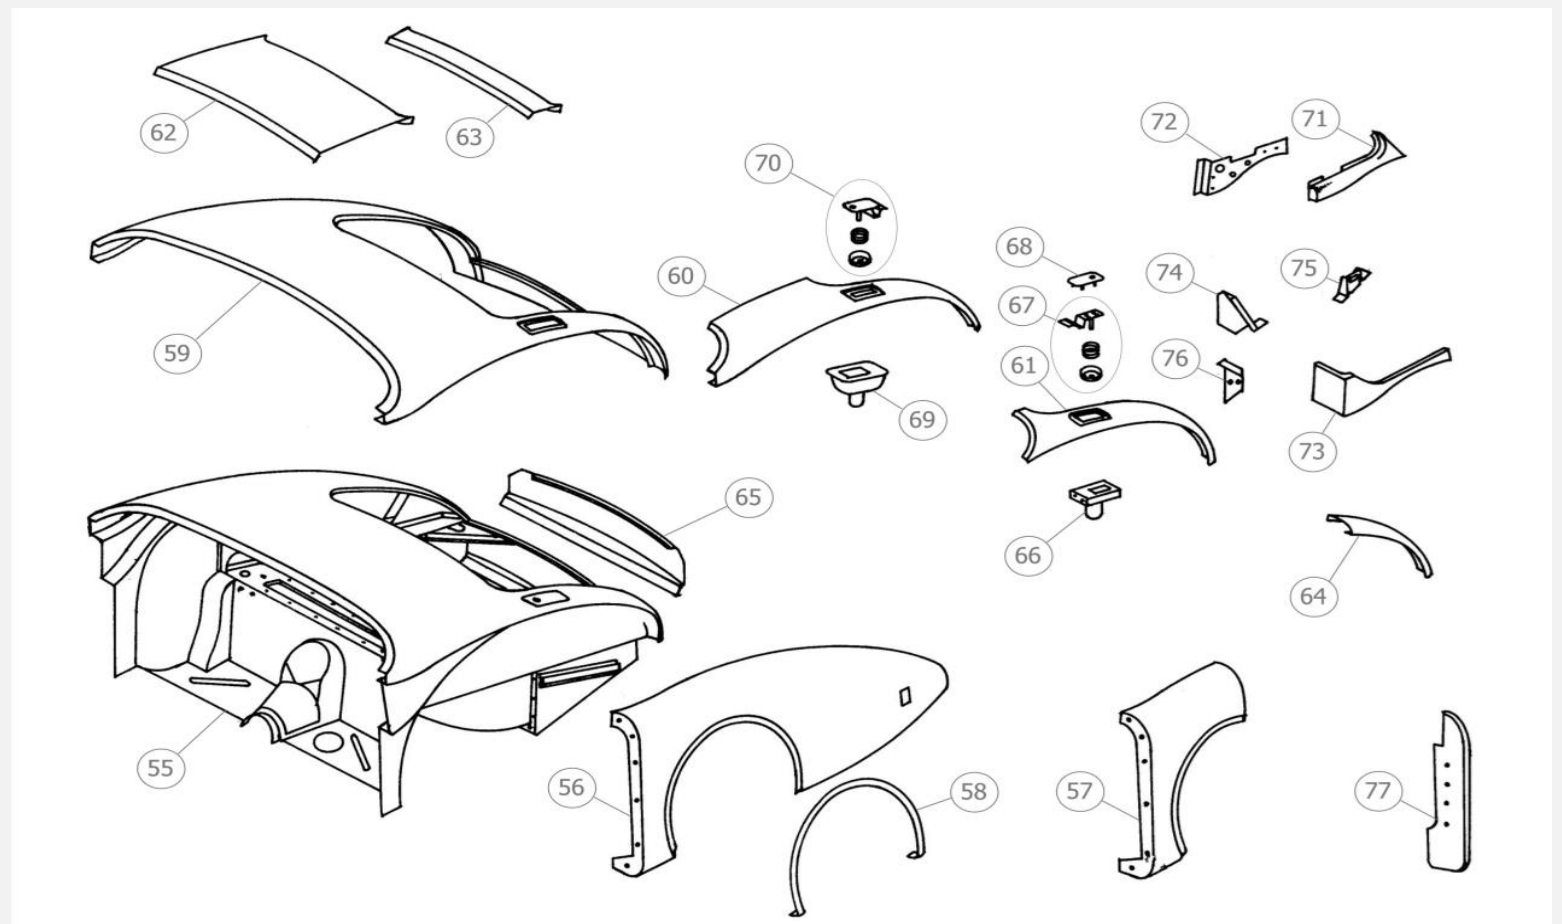

Jaguar XK150 Rear Outer Panels

Panel No.	Description	Price
XK5-55	Rear End Assembly	
a	Early Model	£7000.00
b	Late Model	£7800.00
XK5-56	Rear Wing	£1200.00
XK5-57	Front of Rear Wing Repair Section	£400.00
XK5-58	Copper Wheel Arch Moulding	£30.00
XK5-59	Tonneau Surround	
a	Roadster	£2700.00
b	Drophead/Fixedhead	£2000.00
XK5-60	Tonneau Panel (Roadster)	
a	Lefthand	£520.00
b	Righthand	£500.00
XK5-61	Tonnaeu Panel (Drophead/Fixedhead)	
a	Lefthand	£380.00
b	Righthand	£360.00
XK5-62	Upper Tonnaeu Panel (Roadster)	£450.00
XK5-63	Upper Tonnaeu Panel (Drophead/Fixedhead)	£400.00
XK5-64	Tonneau Repair Panel (Bottom 18")	£110.00
XK5-65	Lower Tonneau Panel	£150.00
XK5-66	Fuel Filler Box (Early Model)	£70.00

XK5-67	Fuel Filler Box Mechanism (Early Model)	£60.00	XK5-73	Hood Mounting Panel (Drophead)	£90.00
XK5-68	Fuel Filler Box Lid (Early Model)	£45.00	XK5-74	Hood Mounting Bracket *Drophead)	£30.00
XK5-69	Fuel Filler Box (Late Model)	£250.00	XK5-75	Hood Mouting Bracket (Roadster)	£45.00
XK5-70	Fuel Filler Box Lid & Mechanism (Late Model)	£100.00	XK5-76	Hood Mounting Bracket Support (Drophead)	£10.00
XK5-71	Quarter Light Panel (Fixedhead)	£110.00	XK5-77	Rear Splash Panel	£40.00
XK5-72	Quarter Light Inner Panel (Fixedhead)	£45.00	XK5-78	Boot Lid Complete	£2600.00
			Xk5-79	Boot Lid Skin	£1800.00