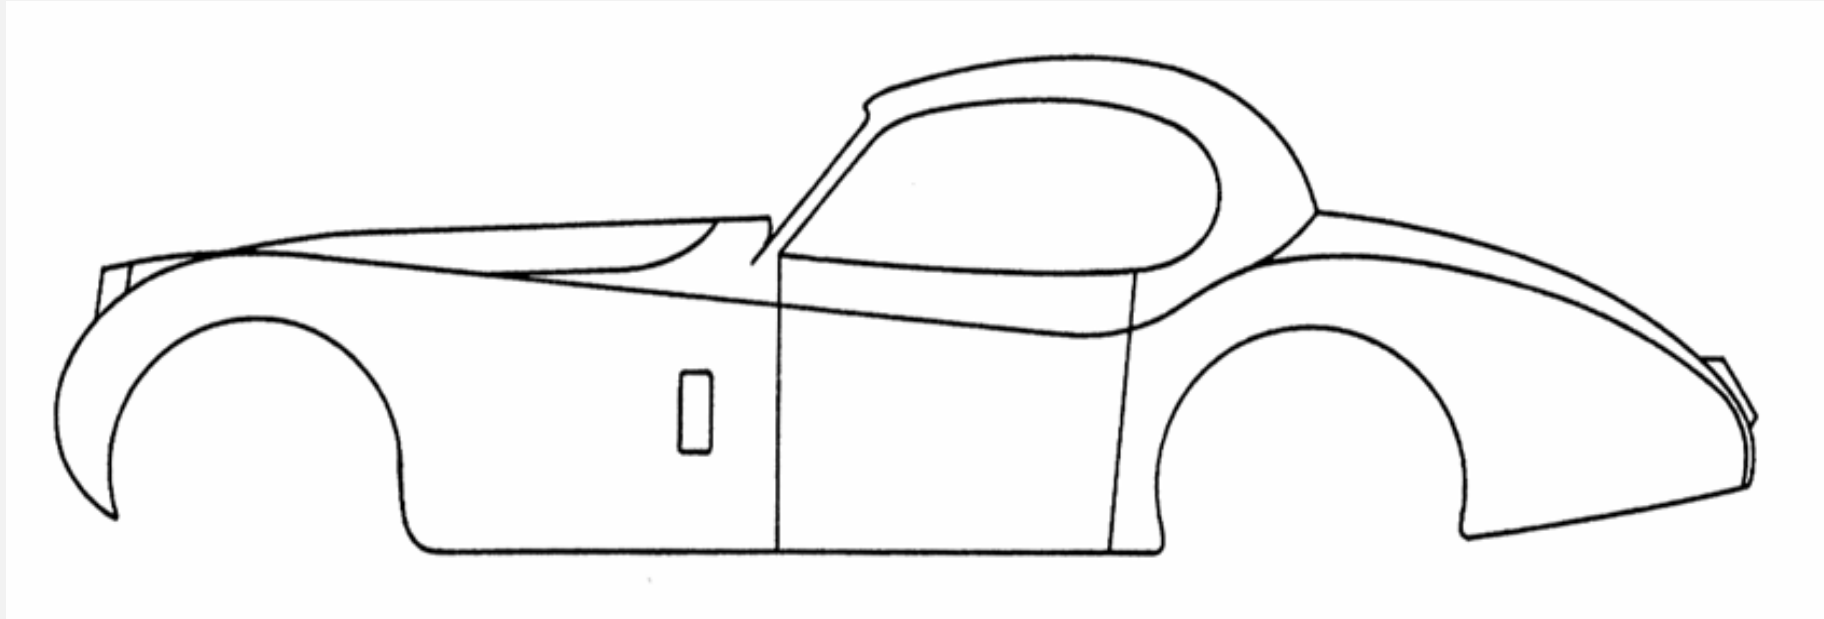

AI XKS

**XK150 BODY PANELS
PRICE LIST**

AI XKS

Martin Wentworth

Martin.wentworth@yahoo.co.uk

Tel: 07815 095440

Jaguar XK150 Front Outer Panels

Panel No.	Description	Price
XK5-1	Front Wing (No Pods)	£2900.00
XK5-2	Windscreen Surround	Unavailable
XK5-3	Scuttle Panel Below Windscreen	£450.00
XK5-4	Half Front Wing (No Pods)	£1900.00
XK5-5	Headlamp Pod	£500.00
XK5a	Headlamp Rim	£25.00
XK5-6	Side Light Housing	£80.00
XK5-7	Patch Under Side Light	£60.00
XK5-8	Wheel Arch Repair	£140.00
XK5-9	Front Quarter Wing	£600.00
XK5-10	Side of Front Wring	£250.00
XK5-11	Fairing Panel inc. Backing Panel	£250.00
XK5-12	Front Number Plate Carrier	Unavailable
XK5-13	Bumper Valance	£50.00
XK5-14	Hinge Panel	£80.00
XK5-15	Vent Box (Late Model)	£90.00
XK5-16	Vent Box Mechanism (Late Model)	£80.00
XK5-17	Vent Box Door (Late Model)	£30.00
XK5-17a	Vent Box (Early Model)	£50.00
XK5-17b	Vent Box Mechanism (Early Model)	£70.00
XK5-17c	Vent Box Door (Early Model)	£30.00

When placing an order, please state the model:
 OTS, DHC, FHC, Left-hand or Right-hand drive, Early or Late

Jaguar XK150 Front Inner Panels

Panel No.	Description	Price
XK5-18	Front of Front Inner Wing	£80.00
XK5-19	Front Closing Panel (Bolt On)	£50.00
XK5-19a	Inner Wing Bracket	£15.00
XK5-20	Front Top Inner Wing	£110.00
XK5-21	Front Top Inner Wing ("S" Model)	£60.00
XK5-21a	Wing Support Bracket	£120.00
XK5-21b	Wing Bracket	£40.00
XK5-21c	Bonnet Bridge	£270.00
XK5-22	Battery Box (Right Hand)	£200.00
XK5-23	Battery Box (Left Hand)	£220.00
XK5-24	Battery Box Right Hand (Export model)	£250.00
XK5-25	Battery Box Right Hand ("S" Model)	£200.00
XK5-26	Battery Box Door	£50.00
XK5-27	Closing Panel Above Battery Box (Right Hand)	£45.00
XK5-28	Closing Panel Above Battery Box (Left Hand)	£45.00
XK5-29	Closing Panel Above Battery Box (Left Hand) with Reservac Shield	£65.00
XK5-30	Front Splash Panel	£60.00