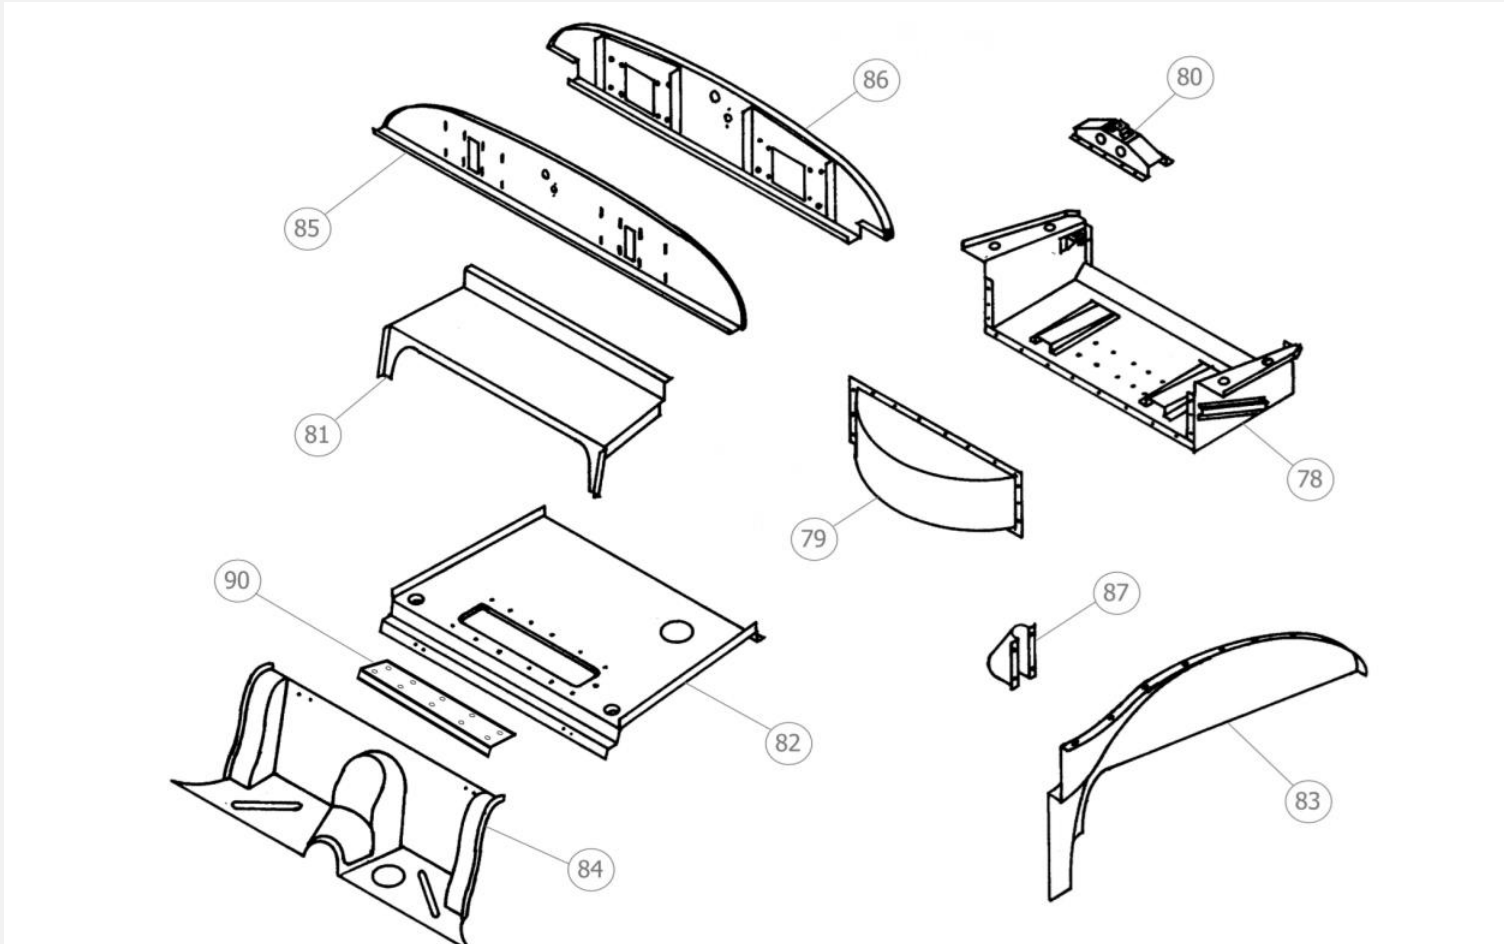

Jaguar XK150 Rear Inner Panels

Panel No.	Description	Price
XK5-78	Spare Wheel Tray	£200.00
XK5-79	Curved Extension	£140.00
XK5-80	Spare Wheel Mounting Bracket	£50.00
XK5-81	Parcel Shelf	
a	Roadster	£100.00
b	Drophead/Fixedhead	£100.00
XK5-82	Boot Floor	£240.00
XK5-83	Rear Inner Wing	£700.00
XK5-84	Occasional Seat Area	£500.00
XK5-85	Boot Lid Hinge Panel (Early Model)	£90.00
XK5-86	Boot Lid Hinge Panel (Spring Loaded Hinges)	£130.00
XK5-87	Fuel Filler Pipe Cover	£50.00
XK5-90	Inspection Cover	£20.00

When placing an order, please state the model:
OTS, DHC, FHC, Left-hand or Right-hand drive, Early or Late